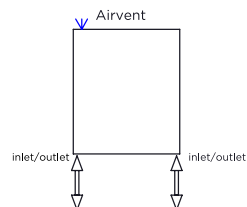

BOSPORUS - BOSZ125

ALL MEASUREMENTS ARE IN MILLIMETRES

MANUFACTURED FROM STAINLESS STEEL

Plumbing Position:

Installation Accessories:

Product Code

Vertical mount
 All Dimensions are in mm
 Max. Working Pressure: 10 Bar
 Max. Working Temperature: 95° C
 Inlet / Outlet : 1/2" BSP
 Fuel : E/H/D
 Manufacturing Tolerance : - 5 mm

PRODUCT CODE	Height	Length	Depth	Pipe Centres	Bracket Centres	
	H	L	D	C	F	S
BOSZ125	mm	mm	mm	mm	mm	mm
	1200	530	220	490	960	490

Technical specifications are subject to change without prior notice.

AEON is the designer heating division of Pitacs Limited.
 Pitacs Limited, Bradbourne Point, Bradbourne Drive, Tilbrook, Milton Keynes,
 Buckinghamshire, MK7 8AT, UK