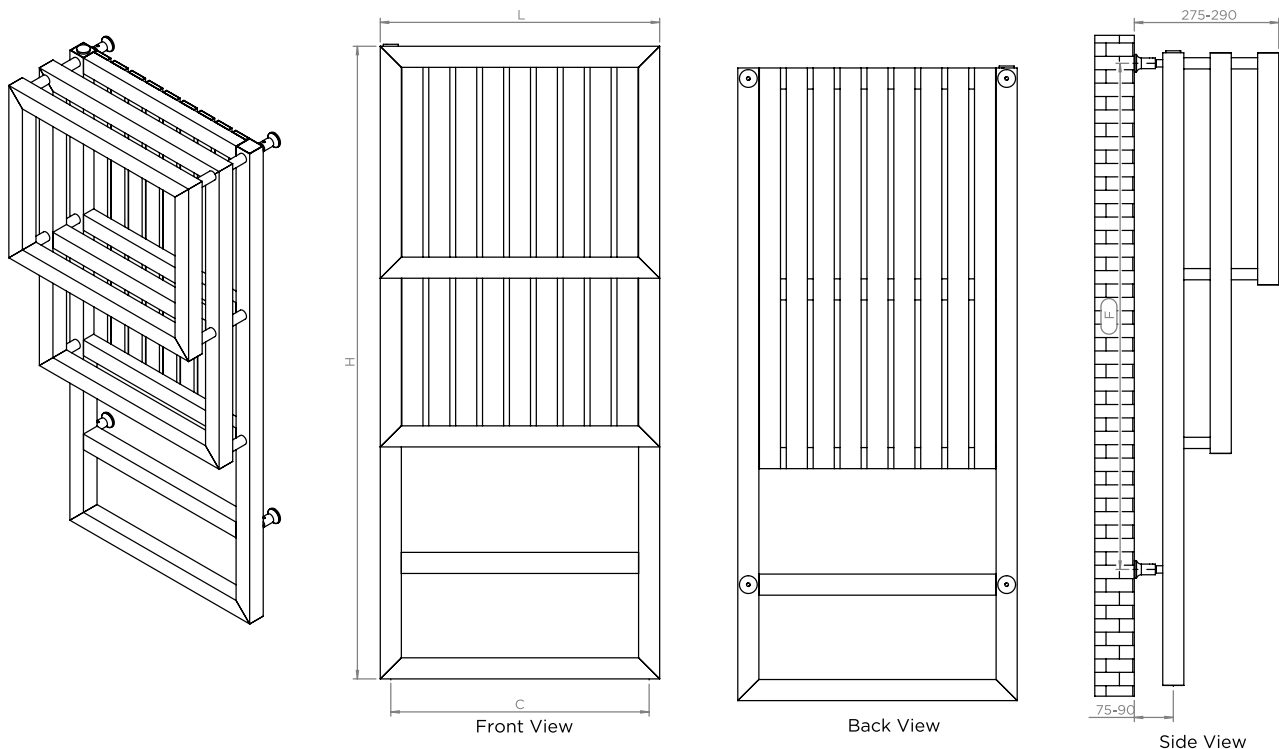

BOSPORUS - BOSZ125

ALL MEASUREMENTS ARE IN MILLIMETRES

MANUFACTURED FROM STAINLESS STEEL

Plumbing Position:

Installation Accessories:

Product Code

Vertical mount
 All Dimensions are in mm
 Max. Working Pressure: 10 Bar
 Max. Working Temperature: 95° C
 Inlet / Outlet : 1/2" BSP
 Fuel : E/H/D
 Manufacturing Tolerance : - 5 mm

PRODUCT CODE	Height	Length	Depth	Pipe Centres	Bracket Centres	
	H	L	D	C	F	S
BOSZ125	mm	mm	mm	mm	mm	mm
	1200	530	220	490	960	490

Technical specifications are subject to change without prior notice.

AEON is the designer heating division of Pitacs Limited.
 Pitacs Limited, Bradbourne Point, Bradbourne Drive, Tilbrook, Milton Keynes,
 Buckinghamshire, MK7 8AT, UK