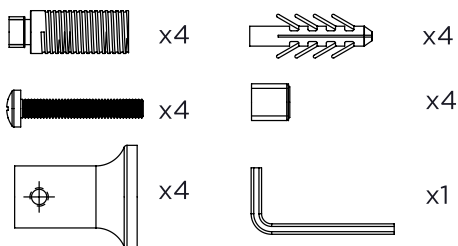

BOSPORUS - BOSZ125

ALL MEASUREMENTS ARE IN MILLIMETRES

MANUFACTURED FROM STAINLESS STEEL

Plumbing Position:

Installation Accessories:

Product Code

Vertical mount
 All Dimensions are in mm
 Max. Working Pressure: 10 Bar
 Max. Working Temperature: 95° C
 Inlet / Outlet : 1/2" BSP
 Fuel : E/H/D
 Manufacturing Tolerance : - 5 mm

PRODUCT CODE	Height	Length	Depth	Pipe Centres	Bracket Centres	
	H	L	D	C	F	S
BOSZ125	mm	mm	mm	mm	mm	mm
	1200	530	220	490	960	490

Technical specifications are subject to change without prior notice.

AEON is the designer heating division of Pitacs Limited.
 Pitacs Limited, Bradbourne Point, Bradbourne Drive, Tilbrook, Milton Keynes,
 Buckinghamshire, MK7 8AT, UK