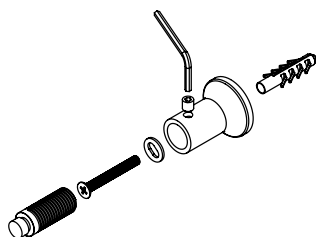

BOSPORUS - BOSZ125

ALL MEASUREMENTS ARE IN MILLIMETRES

MANUFACTURED FROM STAINLESS STEEL

Plumbing Position:

Installation Accessories:

Product Code

Vertical mount
 All Dimensions are in mm
 Max. Working Pressure: 10 Bar
 Max. Working Temperature: 95° C
 Inlet / Outlet : 1/2" BSP
 Fuel : E/H/D
 Manufacturing Tolerance : - 5 mm

PRODUCT CODE	Height	Length	Depth	Pipe Centres	Bracket Centres	
	H	L	D	C	F	S
BOSZ125	mm	mm	mm	mm	mm	mm
	1200	530	220	490	960	490

Technical specifications are subject to change without prior notice.

AEON is the designer heating division of Pitacs Limited.
 Pitacs Limited, Bradbourne Point, Bradbourne Drive, Tilbrook, Milton Keynes,
 Buckinghamshire, MK7 8AT, UK