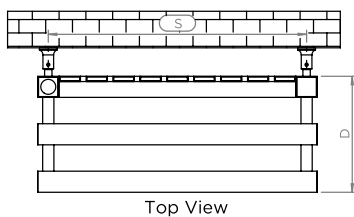

BOSPORUS - BOSZ125

ALL MEASUREMENTS ARE IN MILLIMETRES

MANUFACTURED FROM STAINLESS STEEL

Plumbing Position:

Installation Accessories:

Product Code

Vertical mount
 All Dimensions are in mm
 Max. Working Pressure: 10 Bar
 Max. Working Temperature: 95° C
 Inlet / Outlet : 1/2" BSP
 Fuel : E/H/D
 Manufacturing Tolerance : - 5 mm

PRODUCT CODE	Height	Length	Depth	Pipe Centres	Bracket Centres	
	H	L	D	C	F	S
BOSZ125	mm	mm	mm	mm	mm	mm
	1200	530	220	490	960	490

Technical specifications are subject to change without prior notice.

AEON is the designer heating division of Pitacs Limited.
 Pitacs Limited, Bradbourne Point, Bradbourne Drive, Tilbrook, Milton Keynes,
 Buckinghamshire, MK7 8AT, UK