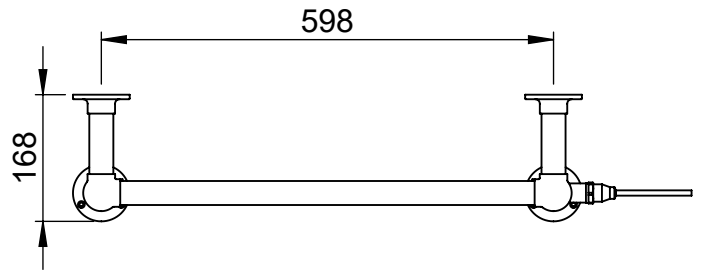

Elizabeth LG003-MS 963x673

Height: 963
Width: 673
Depth: 168
Weight HO: kg
EO: kg

Tube ϕ : 31.8 + 25.4 + 19
Pipe Centres: 528
Elec. element if specified: 125
Output @ 50°C Δ T Watts: 290
BTUs: 989

All dimensions in millimetres

Manufactured from Mild Steel

Vogue UK Ltd. reserve the right to alter specifications without prior notice.
ALL MEASUREMENTS ARE NOMINAL DIMENSIONS ONLY, AND ARE NOT BINDING.

SCALE 1:10

VOGUE UK
TOWEL WARMERS & RADIATORS

Strawberry Lane, Willenhall
West Midlands WV13 3RS
Tel: 01902 387000 Fax: 01902 387001
e-mail:sales@vogueuk.co.uk www.vogueuk.co.uk