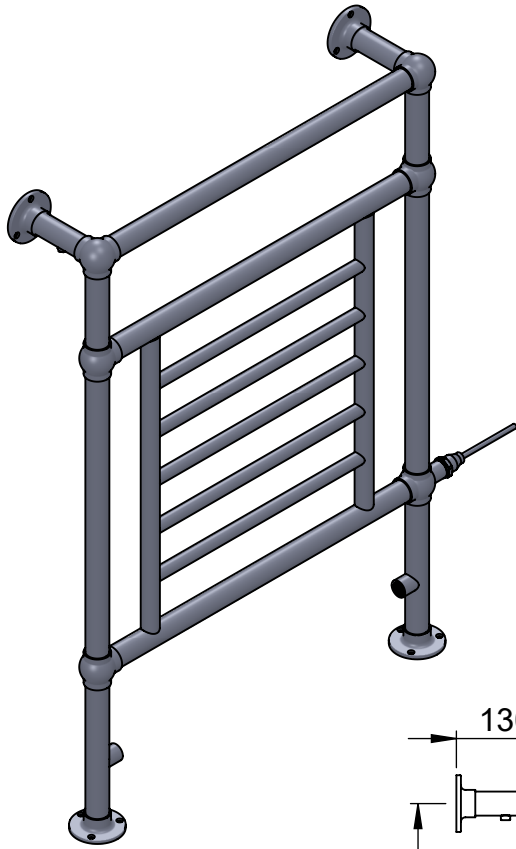

Elizabeth LG003-MS 963x673

Height: 963
Width: 673
Depth: 168
Weight HO: kg
EO: kg

Tube ϕ : 31.8 + 25.4 + 19
Pipe Centres: 528
Elec. element if specified: 125
Output @ 50°C Δ T Watts: 290
BTUs: 989

All dimensions in millimetres

Manufactured from Mild Steel

Vogue UK Ltd. reserve the right to alter specifications without prior notice.
ALL MEASUREMENTS ARE NOMINAL DIMENSIONS ONLY, AND ARE NOT BINDING.

SCALE 1:10

VOGUE UK
TOWEL WARMERS & RADIATORS

Strawberry Lane, Willenhall
West Midlands WV13 3RS
Tel: 01902 387000 Fax: 01902 387001
e-mail:sales@vogueuk.co.uk www.vogueuk.co.uk