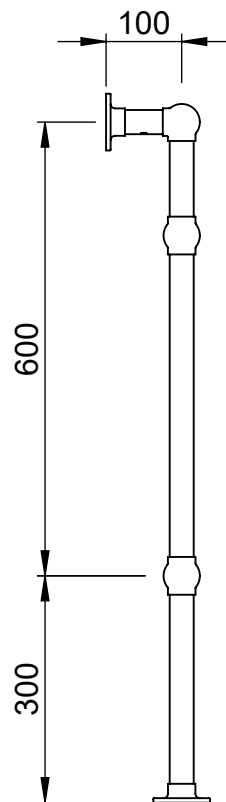

# Elizabeth LG003-MS 963x673

Height: 963  
Width: 673  
Depth: 168  
Weight HO: kg  
EO: kg

Tube  $\phi$  : 31.8 + 25.4 + 19  
Pipe Centres: 528  
Elec. element if specified: 125  
Output @ 50°C  $\Delta$  T Watts: 290  
BTUs: 989

# Elizabeth LG003A 938x675

Height: 938

Width: 675

Depth: 138

Weight HO: 6.5 kg

EO: 13.5 kg

Tube  $\phi$  : 31.8 + 25.4

Face-Face Connections: 518

Elec. element if specified: 150

Output @ 50°C  $\Delta$  T Watts: 290

BTUs: 989

All dimensions in millimetres

Manufactured from ISO/CEN CuZn36As (BS CZ126) brass tube

Vogue UK Ltd. reserve the right to alter specifications without prior notice.  
ALL MEASUREMENTS ARE NOMINAL DIMENSIONS ONLY, AND ARE NOT BINDING.

# Elizabeth LG003B 938x825

Height: 938

Width: 825

Depth: 138

Weight HO: 7.5 kg

EO: 14.5 kg

Tube  $\phi$  : 31.8 + 25.4

Face-Face Connections: 668