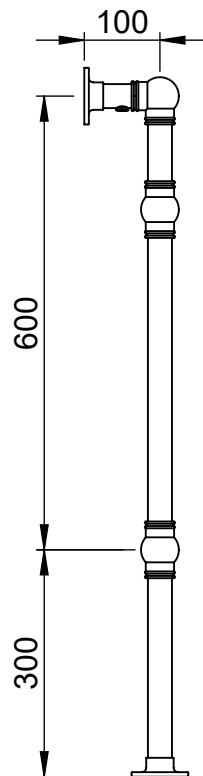

Elizabeth OG019A 938x675

Height: 938

Width: 675

Depth: 138

Weight HO: 6.5 kg

EO: 13.5 kg

Tube ϕ : 31.8 + 25.4

Face-Face Connections: 518

Elec. element if specified: 150

Output @ 50°C Δ T Watts: 290

BTUs: 989

All dimensions in millimetres

Manufactured from ISO/CEN CuZn36As (BS CZ126) brass tube

Vogue UK Ltd. reserve the right to alter specifications without prior notice.
ALL MEASUREMENTS ARE NOMINAL DIMENSIONS ONLY, AND ARE NOT BINDING.

SCALE 1:10

VOGUE UK
TOWEL WARMERS & RADIATORS

Strawberry Lane, Willenhall
West Midlands WV13 3RS
Tel: 01902 387000 Fax: 01902 387001
e-mail: sales@vogueuk.co.uk www.vogueuk.co.uk