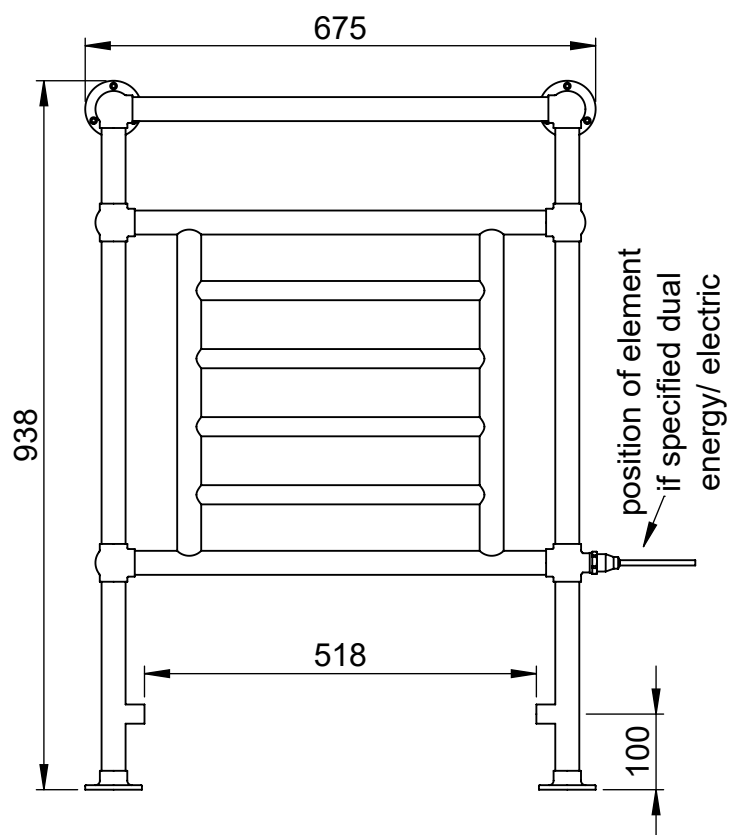

Elizabeth LG003A 938x675

Height: 938

Width: 675

Depth: 138

Weight HO: 6.5 kg

EO: 13.5 kg

Tube ϕ : 31.8 + 25.4

Face-Face Connections: 518

Elec. element if specified: 150

Output @ 50°C Δ T Watts: 290

BTUs: 989

All dimensions in millimetres

Manufactured from ISO/CEN CuZn36As (BS CZ126) brass tube

Vogue UK Ltd. reserve the right to alter specifications without prior notice.
ALL MEASUREMENTS ARE NOMINAL DIMENSIONS ONLY, AND ARE NOT BINDING.

SCALE 1:10

VOGUE UK
TOWEL WARMERS & RADIATORS

Strawberry Lane, Willenhall
West Midlands WV13 3RS
Tel: 01902 387000 Fax: 01902 387001
e-mail: sales@vogueuk.co.uk www.vogueuk.co.uk