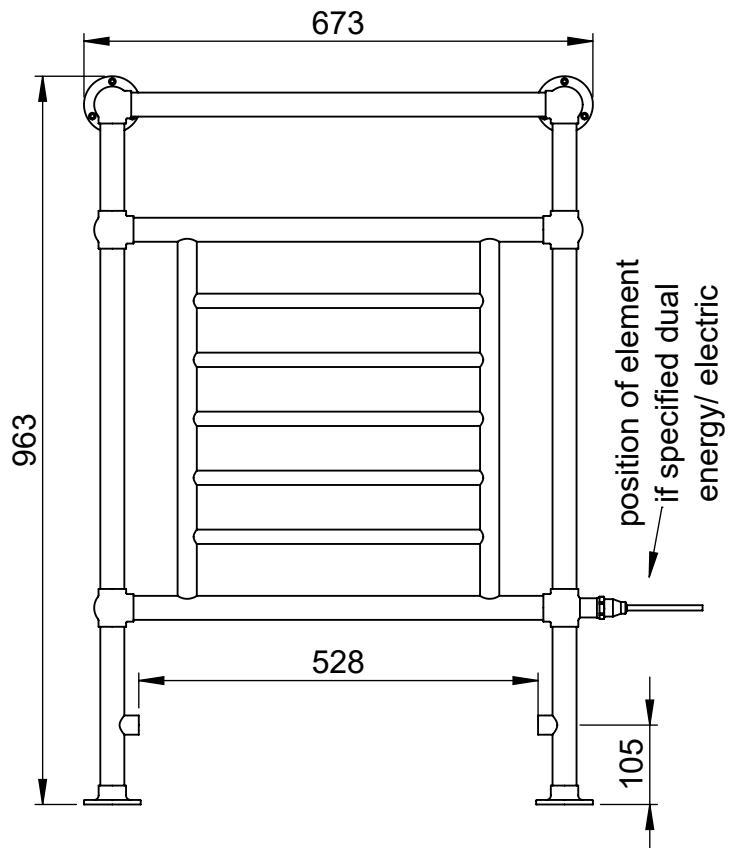

Elizabeth LG003-MS 963x673

Height: 963
Width: 673
Depth: 168
Weight HO: kg
EO: kg

Tube ϕ : 31.8 + 25.4 + 19
Pipe Centres: 528
Elec. element if specified: 125
Output @ 50°C Δ T Watts: 290
BTUs: 989

All dimensions in millimetres

Manufactured from Mild Steel

Vogue UK Ltd. reserve the right to alter specifications without prior notice.
ALL MEASUREMENTS ARE NOMINAL DIMENSIONS ONLY, AND ARE NOT BINDING.

SCALE 1:10

VOGUE UK
TOWEL WARMERS & RADIATORS

Strawberry Lane, Willenhall
West Midlands WV13 3RS
Tel: 01902 387000 Fax: 01902 387001
e-mail:sales@vogueuk.co.uk www.vogueuk.co.uk