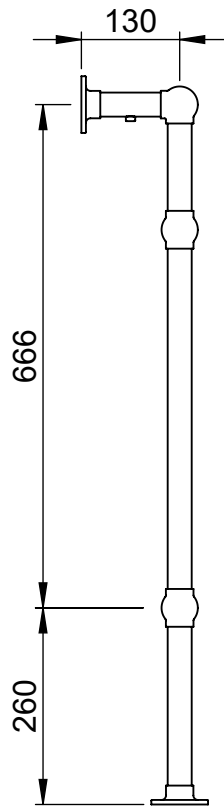

Elizabeth LG003-MS 963x673

Height: 963
Width: 673
Depth: 168
Weight HO: kg
EO: kg

Tube ϕ : 31.8 + 25.4 + 19
Pipe Centres: 528
Elec. element if specified: 125
Output @ 50°C Δ T Watts: 290
BTUs: 989

All dimensions in millimetres

Manufactured from Mild Steel

Vogue UK Ltd. reserve the right to alter specifications without prior notice.
ALL MEASUREMENTS ARE NOMINAL DIMENSIONS ONLY, AND ARE NOT BINDING.

SCALE 1:10

VOGUE UK
TOWEL WARMERS & RADIATORS

Strawberry Lane, Willenhall
West Midlands WV13 3RS
Tel: 01902 387000 Fax: 01902 387001
e-mail:sales@vogueuk.co.uk www.vogueuk.co.uk