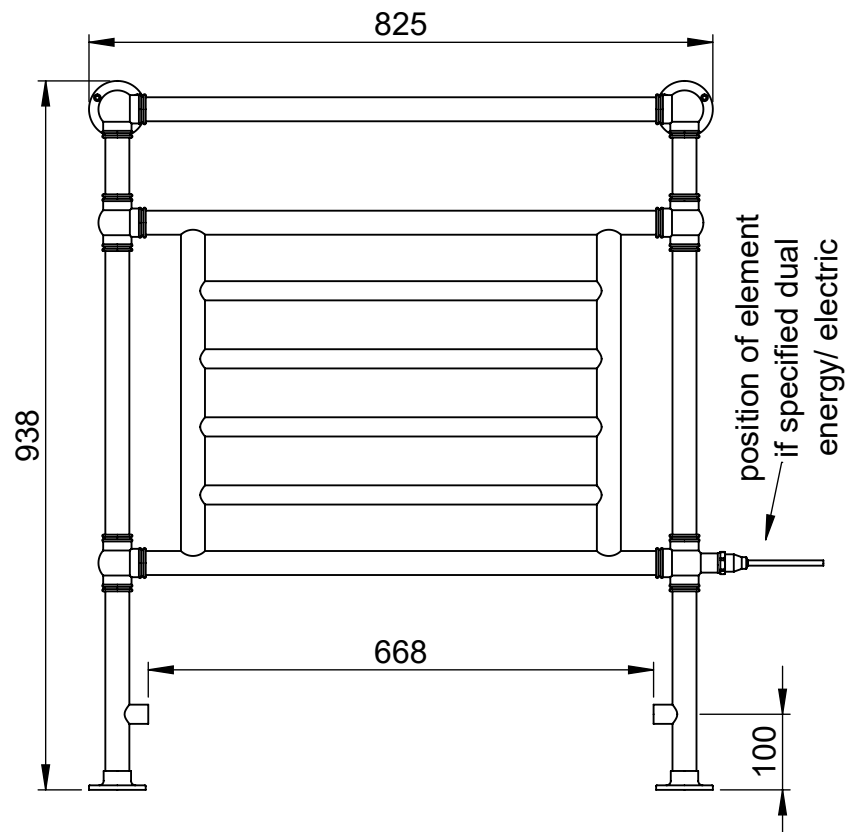

# Elizabeth LG003B 938x825

Height: 938

Width: 825

Depth: 138

Weight HO: 7.5 kg

EO: 14.5 kg

Tube  $\phi$  : 31.8 + 25.4

Face-Face Connections: 668

# Elizabeth OG019A 938x675

Height: 938

Width: 675

Depth: 138

Weight HO: 6.5 kg

EO: 13.5 kg

Tube  $\phi$  : 31.8 + 25.4

Face-Face Connections: 518

# Elizabeth OG019B 938x825

Height: 938

Width: 825

Depth: 138

Weight HO: 7.5 kg

EO: 14.5 kg

Tube  $\phi$  : 31.8 + 25.4

Face-Face Connections: 668

Elec. element if specified: 150

Output @ 50°C  $\Delta$  T Watts: 372

BTUs: 1269

All dimensions in millimetres

Manufactured from ISO/CEN CuZn36As (BS CZ126) brass tube

Vogue UK Ltd. reserve the right to alter specifications without prior notice.  
ALL MEASUREMENTS ARE NOMINAL DIMENSIONS ONLY, AND ARE NOT BINDING.