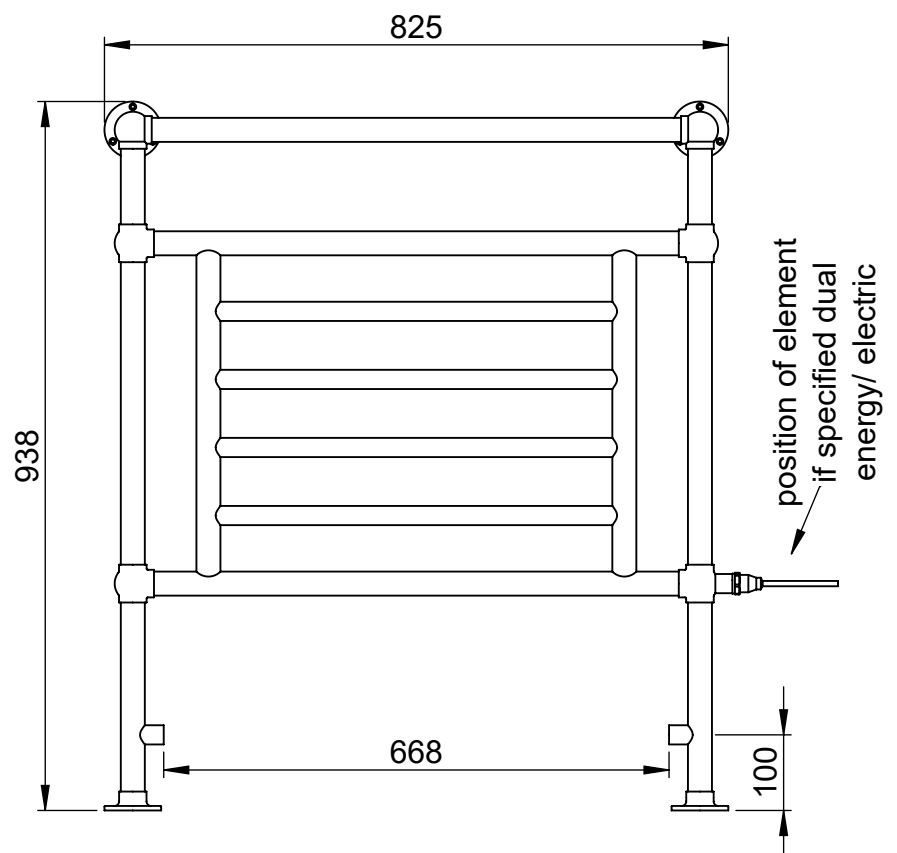

# Elizabeth LG003B 938x825

Height: 938

Width: 825

Depth: 138

Weight HO: 7.5 kg

EO: 14.5 kg

Tube  $\phi$  : 31.8 + 25.4

Face-Face Connections: 668

Elec. element if specified: 150

Output @ 50°C  $\Delta$  T Watts: 372

BTUs: 1269

All dimensions in millimetres

Manufactured from ISO/CEN CuZn36As (BS CZ126) brass tube

Vogue UK Ltd. reserve the right to alter specifications without prior notice.  
ALL MEASUREMENTS ARE NOMINAL DIMENSIONS ONLY, AND ARE NOT BINDING.

# Elizabeth OG019A 938x675

Height: 938

Width: 675

Depth: 138

Weight HO: 6.5 kg

EO: 13.5 kg

Tube  $\phi$  : 31.8 + 25.4

Face-Face Connections: 518

# Elizabeth OG019B 938x825

Height: 938

Width: 825

Depth: 138

Weight HO: 7.5 kg

EO: 14.5 kg

Tube  $\phi$  : 31.8 + 25.4

Face-Face Connections: 668