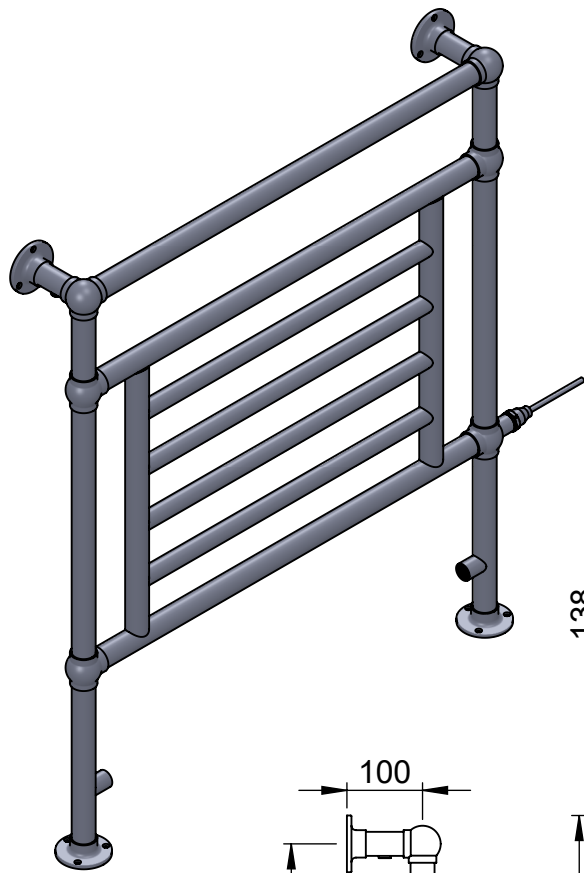

# Elizabeth LG003B 938x825

Height: 938

Width: 825

Depth: 138

Weight HO: 7.5 kg

EO: 14.5 kg

Tube  $\phi$  : 31.8 + 25.4

Face-Face Connections: 668

Elec. element if specified: 150

Output @ 50°C  $\Delta$  T Watts: 372

BTUs: 1269

All dimensions in millimetres

Manufactured from ISO/CEN CuZn36As (BS CZ126) brass tube

Vogue UK Ltd. reserve the right to alter specifications without prior notice.  
ALL MEASUREMENTS ARE NOMINAL DIMENSIONS ONLY, AND ARE NOT BINDING.

# Elizabeth OG019A 938x675

Height: 938

Width: 675

Depth: 138

Weight HO: 6.5 kg

EO: 13.5 kg

Tube  $\phi$  : 31.8 + 25.4

Face-Face Connections: 518

# Elizabeth OG019B 938x825

Height: 938

Width: 825

Depth: 138

Weight HO: 7.5 kg

EO: 14.5 kg

Tube  $\phi$  : 31.8 + 25.4

Face-Face Connections: 668