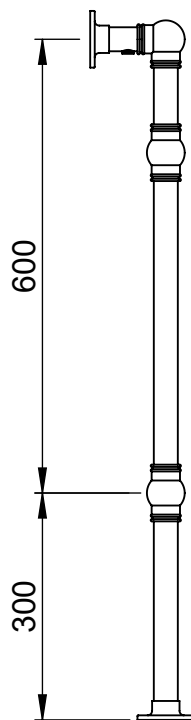

Elizabeth OG019B 938x825

Height: 938

Width: 825

Depth: 138

Weight HO: 7.5 kg

EO: 14.5 kg

Tube ϕ : 31.8 + 25.4

Face-Face Connections: 668

Elec. element if specified: 150

Output @ 50°C Δ T Watts: 372

BTUs: 1269

All dimensions in millimetres

Manufactured from ISO/CEN CuZn36As (BS CZ126) brass tube

Vogue UK Ltd. reserve the right to alter specifications without prior notice.
ALL MEASUREMENTS ARE NOMINAL DIMENSIONS ONLY, AND ARE NOT BINDING.

SCALE 1:10

VOGUE UK
TOWEL WARMERS & RADIATORS

Strawberry Lane, Willenhall
West Midlands WV13 3RS
Tel: 01902 387000 Fax: 01902 387001
e-mail: sales@vogueuk.co.uk www.vogueuk.co.uk