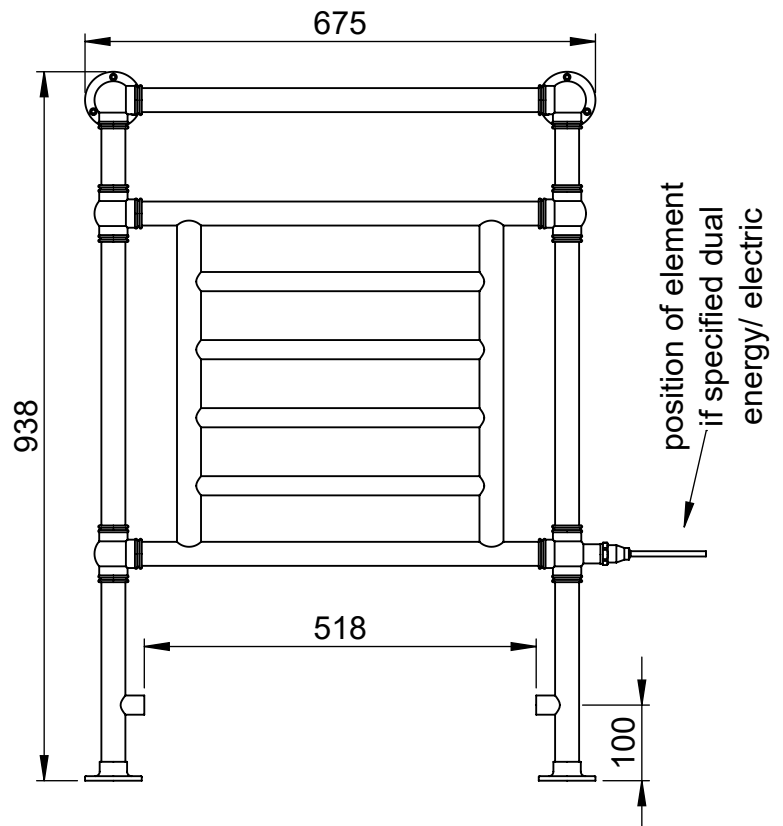

# Elizabeth LG003B 938x825

Height: 938

Width: 825

Depth: 138

Weight HO: 7.5 kg

EO: 14.5 kg

Tube  $\phi$  : 31.8 + 25.4

Face-Face Connections: 668

# Elizabeth OG019A 938x675

Height: 938

Width: 675

Depth: 138

Weight HO: 6.5 kg

EO: 13.5 kg

Tube  $\phi$  : 31.8 + 25.4

Face-Face Connections: 518

Elec. element if specified: 150

Output @ 50°C  $\Delta$  T Watts: 290

BTUs: 989

All dimensions in millimetres

Manufactured from ISO/CEN CuZn36As (BS CZ126) brass tube

Vogue UK Ltd. reserve the right to alter specifications without prior notice.  
ALL MEASUREMENTS ARE NOMINAL DIMENSIONS ONLY, AND ARE NOT BINDING.

# Elizabeth OG019B 938x825

Height: 938

Width: 825

Depth: 138

Weight HO: 7.5 kg

EO: 14.5 kg

Tube  $\phi$  : 31.8 + 25.4

Face-Face Connections: 668