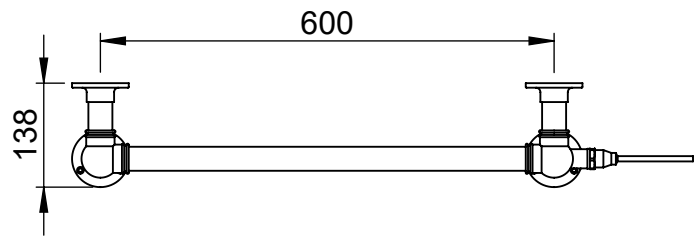

Elec. element if specified: 150

Output @ 50°C  $\Delta$  T Watts: 372

BTUs: 1269

All dimensions in millimetres

Manufactured from ISO/CEN CuZn36As (BS CZ126) brass tube

Vogue UK Ltd. reserve the right to alter specifications without prior notice.  
ALL MEASUREMENTS ARE NOMINAL DIMENSIONS ONLY, AND ARE NOT BINDING.

# Elizabeth OG019A 938x675

Height: 938

Width: 675

Depth: 138

Weight HO: 6.5 kg

EO: 13.5 kg

Tube  $\phi$  : 31.8 + 25.4

Face-Face Connections: 518

Elec. element if specified: 150

Output @ 50°C  $\Delta$  T Watts: 290

BTUs: 989

All dimensions in millimetres

Manufactured from ISO/CEN CuZn36As (BS CZ126) brass tube

Vogue UK Ltd. reserve the right to alter specifications without prior notice.  
ALL MEASUREMENTS ARE NOMINAL DIMENSIONS ONLY, AND ARE NOT BINDING.

# Elizabeth OG019B 938x825

Height: 938

Width: 825

Depth: 138

Weight HO: 7.5 kg

EO: 14.5 kg

Tube  $\phi$  : 31.8 + 25.4

Face-Face Connections: 668