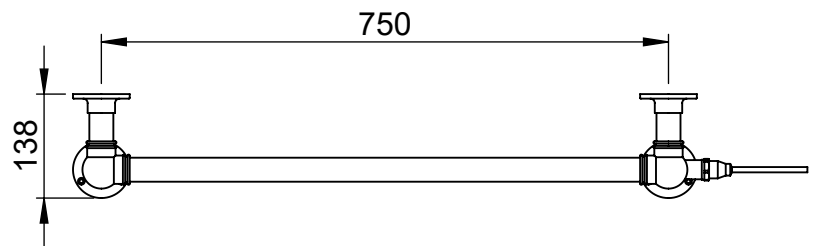

# Elizabeth OG019A 938x675

Height: 938

Width: 675

Depth: 138

Weight HO: 6.5 kg

EO: 13.5 kg

Tube  $\phi$  : 31.8 + 25.4

Face-Face Connections: 518

Elec. element if specified: 150

Output @ 50°C  $\Delta$  T Watts: 290

BTUs: 989

All dimensions in millimetres

Manufactured from ISO/CEN CuZn36As (BS CZ126) brass tube

Vogue UK Ltd. reserve the right to alter specifications without prior notice.  
ALL MEASUREMENTS ARE NOMINAL DIMENSIONS ONLY, AND ARE NOT BINDING.

# Elizabeth OG019B 938x825

Height: 938

Width: 825

Depth: 138

Weight HO: 7.5 kg

EO: 14.5 kg

Tube  $\phi$  : 31.8 + 25.4

Face-Face Connections: 668

Elec. element if specified: 150

Output @ 50°C  $\Delta$  T Watts: 372

BTUs: 1269

All dimensions in millimetres

Manufactured from ISO/CEN CuZn36As (BS CZ126) brass tube

Vogue UK Ltd. reserve the right to alter specifications without prior notice.  
ALL MEASUREMENTS ARE NOMINAL DIMENSIONS ONLY, AND ARE NOT BINDING.