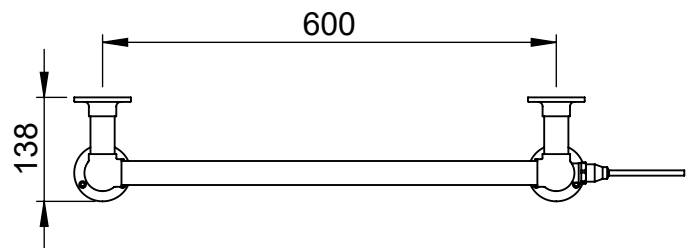

# Elizabeth LG003A 938x675

Height: 938

Width: 675

Depth: 138

Weight HO: 6.5 kg

EO: 13.5 kg

Tube  $\phi$  : 31.8 + 25.4

Face-Face Connections: 518

Elec. element if specified: 150

Output @ 50°C  $\Delta$  T Watts: 290

BTUs: 989

All dimensions in millimetres

Manufactured from ISO/CEN CuZn36As (BS CZ126) brass tube

Vogue UK Ltd. reserve the right to alter specifications without prior notice.  
ALL MEASUREMENTS ARE NOMINAL DIMENSIONS ONLY, AND ARE NOT BINDING.

# Elizabeth LG003B 938x825

Height: 938

Width: 825

Depth: 138

Weight HO: 7.5 kg

EO: 14.5 kg

Tube  $\phi$  : 31.8 + 25.4

Face-Face Connections: 668

# Elizabeth OG019A 938x675

Height: 938

Width: 675

Depth: 138

Weight HO: 6.5 kg

EO: 13.5 kg

Tube  $\phi$  : 31.8 + 25.4

Face-Face Connections: 518