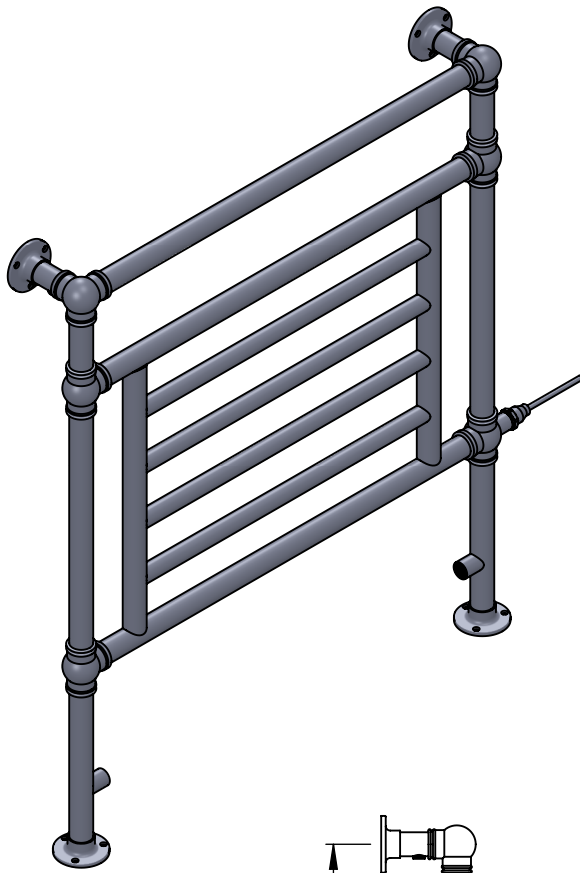

Elizabeth OG019B 938x825

Height: 938

Width: 825

Depth: 138

Weight HO: 7.5 kg

EO: 14.5 kg

Tube ϕ : 31.8 + 25.4

Face-Face Connections: 668

Elec. element if specified: 150

Output @ 50°C Δ T Watts: 372

BTUs: 1269

All dimensions in millimetres

Manufactured from ISO/CEN CuZn36As (BS CZ126) brass tube

Vogue UK Ltd. reserve the right to alter specifications without prior notice.
ALL MEASUREMENTS ARE NOMINAL DIMENSIONS ONLY, AND ARE NOT BINDING.

SCALE 1:10

VOGUE UK
TOWEL WARMERS & RADIATORS

Strawberry Lane, Willenhall
West Midlands WV13 3RS
Tel: 01902 387000 Fax: 01902 387001
e-mail: sales@vogueuk.co.uk www.vogueuk.co.uk