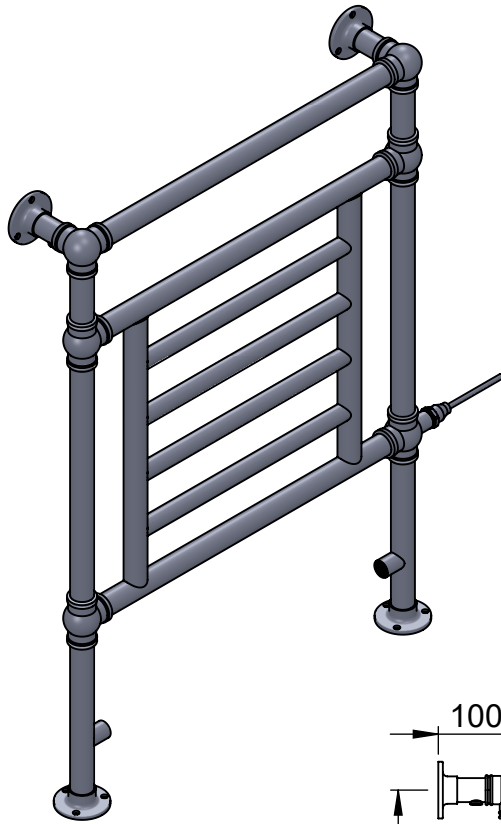

Elizabeth OG019A 938x675

Height: 938

Width: 675

Depth: 138

Weight HO: 6.5 kg

EO: 13.5 kg

Tube ϕ : 31.8 + 25.4

Face-Face Connections: 518

Elec. element if specified: 150

Output @ 50°C Δ T Watts: 290

BTUs: 989

All dimensions in millimetres

Manufactured from ISO/CEN CuZn36As (BS CZ126) brass tube

Vogue UK Ltd. reserve the right to alter specifications without prior notice.
ALL MEASUREMENTS ARE NOMINAL DIMENSIONS ONLY, AND ARE NOT BINDING.

SCALE 1:10

VOGUE UK
TOWEL WARMERS & RADIATORS

Strawberry Lane, Willenhall
West Midlands WV13 3RS
Tel: 01902 387000 Fax: 01902 387001
e-mail: sales@vogueuk.co.uk www.vogueuk.co.uk