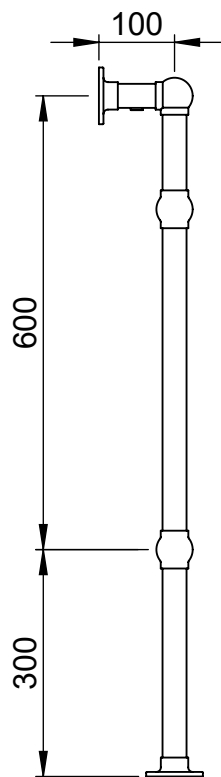

Elizabeth LG003B 938x825

Height: 938

Width: 825

Depth: 138

Weight HO: 7.5 kg

EO: 14.5 kg

Tube ϕ : 31.8 + 25.4

Face-Face Connections: 668

Elec. element if specified: 150

Output @ 50°C Δ T Watts: 372

BTUs: 1269

All dimensions in millimetres

Manufactured from ISO/CEN CuZn36As (BS CZ126) brass tube

Vogue UK Ltd. reserve the right to alter specifications without prior notice.
ALL MEASUREMENTS ARE NOMINAL DIMENSIONS ONLY, AND ARE NOT BINDING.

SCALE 1:10

VOGUE UK
TOWEL WARMERS & RADIATORS

Strawberry Lane, Willenhall
West Midlands WV13 3RS
Tel: 01902 387000 Fax: 01902 387001
e-mail:sales@vogueuk.co.uk www.vogueuk.co.uk