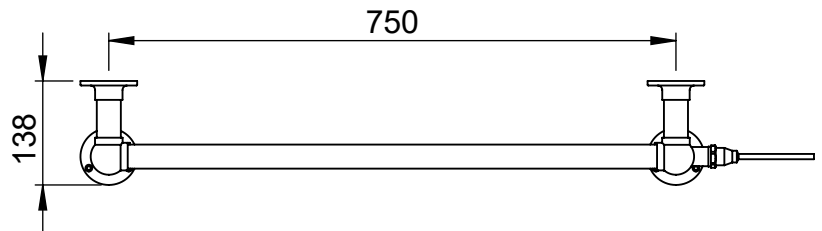

Elec. element if specified: 150

Output @ 50°C  $\Delta$  T Watts: 290

BTUs: 989

All dimensions in millimetres

Manufactured from ISO/CEN CuZn36As (BS CZ126) brass tube

Vogue UK Ltd. reserve the right to alter specifications without prior notice.  
ALL MEASUREMENTS ARE NOMINAL DIMENSIONS ONLY, AND ARE NOT BINDING.

# Elizabeth LG003B 938x825

Height: 938

Width: 825

Depth: 138

Weight HO: 7.5 kg

EO: 14.5 kg

Tube  $\phi$  : 31.8 + 25.4

Face-Face Connections: 668

Elec. element if specified: 150

Output @ 50°C  $\Delta$  T Watts: 372

BTUs: 1269

All dimensions in millimetres

Manufactured from ISO/CEN CuZn36As (BS CZ126) brass tube

Vogue UK Ltd. reserve the right to alter specifications without prior notice.  
ALL MEASUREMENTS ARE NOMINAL DIMENSIONS ONLY, AND ARE NOT BINDING.

# Elizabeth OG019A 938x675

Height: 938

Width: 675

Depth: 138

Weight HO: 6.5 kg

EO: 13.5 kg

Tube  $\phi$  : 31.8 + 25.4

Face-Face Connections: 518