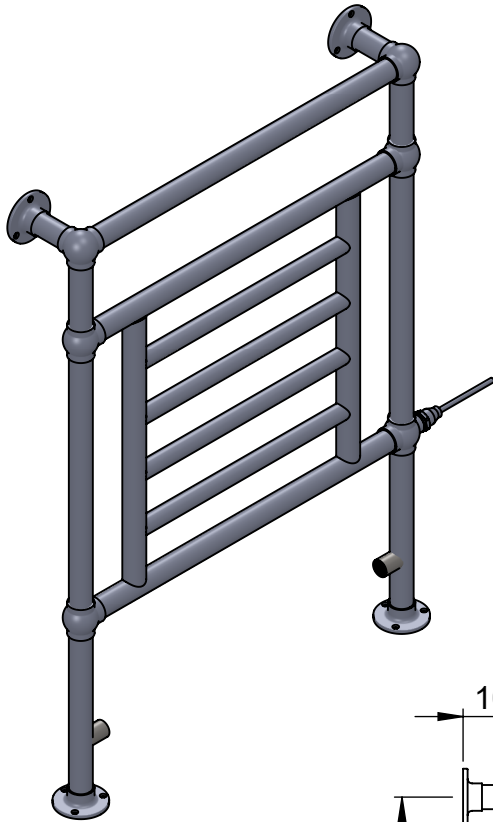

# Elizabeth LG003A 938x675

Height: 938

Width: 675

Depth: 138

Weight HO: 6.5 kg

EO: 13.5 kg

Tube  $\phi$  : 31.8 + 25.4

Face-Face Connections: 518

Elec. element if specified: 150

Output @ 50°C  $\Delta$  T Watts: 290

BTUs: 989

All dimensions in millimetres

Manufactured from ISO/CEN CuZn36As (BS CZ126) brass tube

Vogue UK Ltd. reserve the right to alter specifications without prior notice.  
ALL MEASUREMENTS ARE NOMINAL DIMENSIONS ONLY, AND ARE NOT BINDING.

# Elizabeth OG019A 938x675

Height: 938

Width: 675

Depth: 138

Weight HO: 6.5 kg

EO: 13.5 kg

Tube  $\phi$  : 31.8 + 25.4

Face-Face Connections: 518

# Elizabeth OG019B 938x825

Height: 938

Width: 825

Depth: 138

Weight HO: 7.5 kg

EO: 14.5 kg

Tube  $\phi$  : 31.8 + 25.4

Face-Face Connections: 668