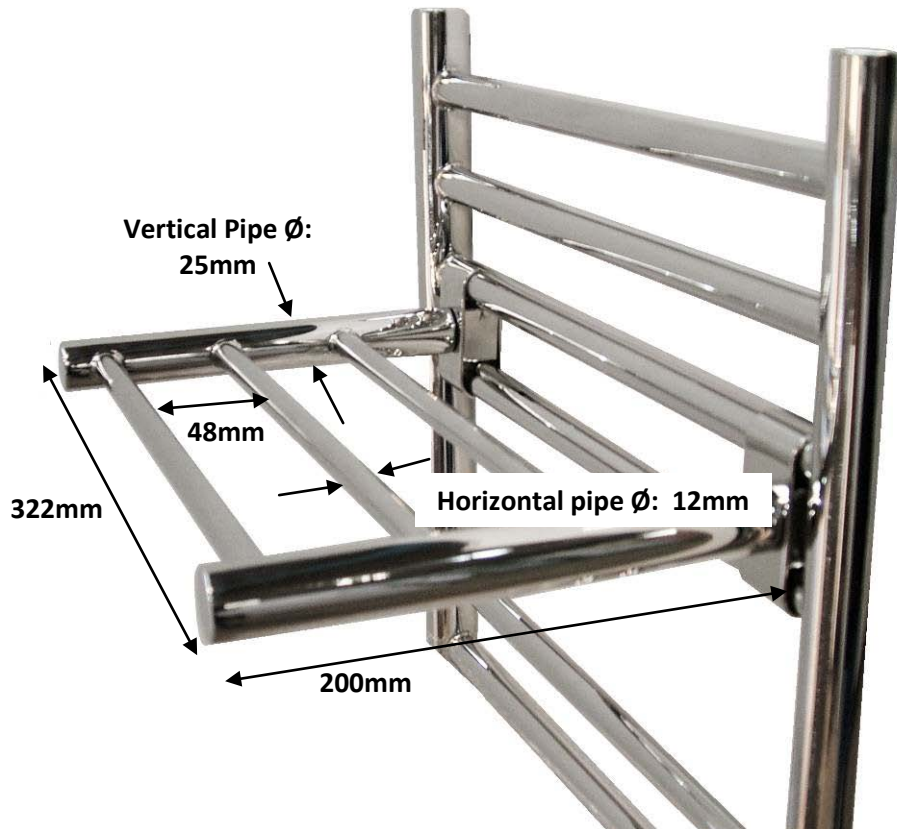

JIS EUROPE
100% STAINLESS STEEL
— EST 1997 —

HEATED TOWEL RAILS

Additional Towel Hanger Accessory 400

100% Stainless Steel, can be retro fitted to the following JIS towel rails: Ouse 400, Ashdown 400, Steyning 400 & Beacon 400.
Projection: 200mm

JIS EUROPE
100% STAINLESS STEEL
— EST 1997 —

HEATED TOWEL RAILS

Additional Towel Hanger Accessory 520

100%Stainless Steel, can be retro fitted to the following JIS towel rails: Ouse 520, Ashdown 520, Steyning 520, Beacon 520 and Buxted
Projection: 200mm

JIS EUROPE
100% STAINLESS STEEL
— EST 1997 —

HEATED TOWEL RAILS

Additional Towel Hanger Accessory 620

100% Stainless Steel, can be retro fitted to the following JIS towel rails: Ouse 620, Ashdown 620, Steyning 620, Beacon 620.
Projection: 200mm