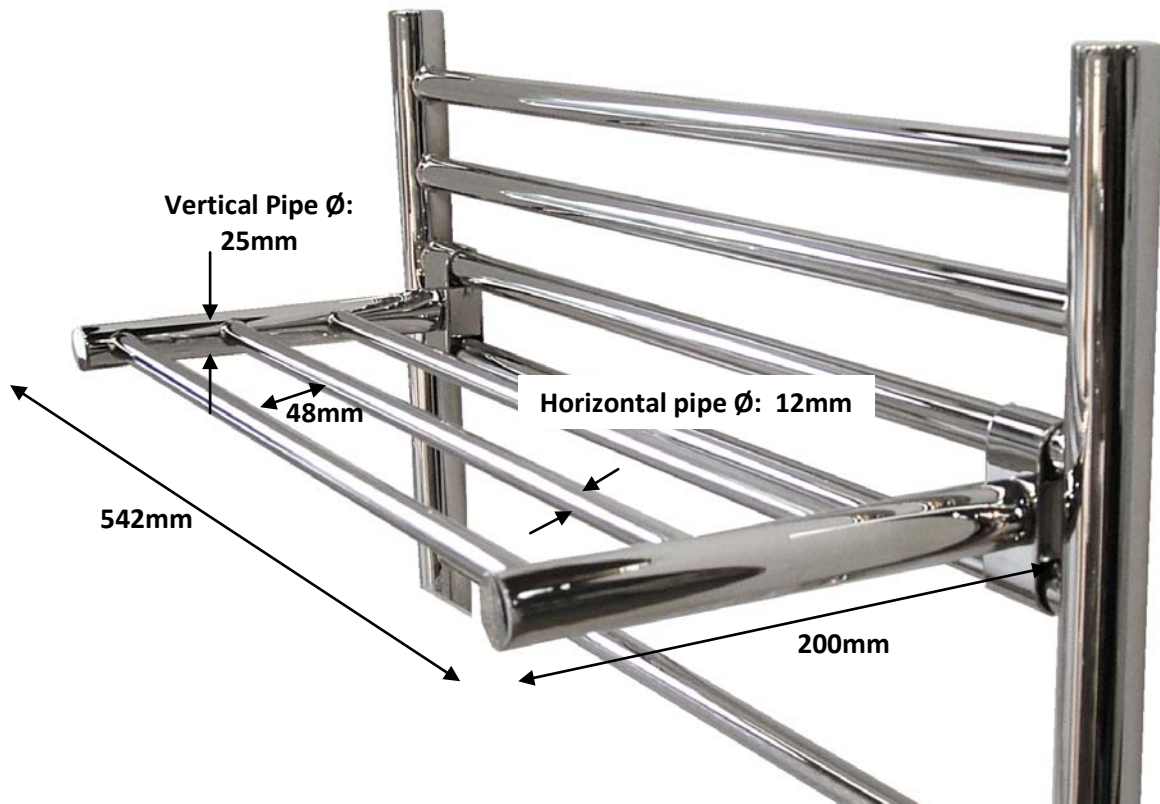

JIS EUROPE
100% STAINLESS STEEL
— EST 1997 —

HEATED TOWEL RAILS

Additional Towel Hanger Accessory 400

100% Stainless Steel, can be retro fitted to the following JIS towel rails: Ouse 400, Ashdown 400, Steyning 400 & Beacon 400.
Projection: 200mm

JIS EUROPE
100% STAINLESS STEEL
— EST 1997 —

HEATED TOWEL RAILS

Additional Towel Hanger Accessory 520

100%Stainless Steel, can be retro fitted to the following JIS towel rails: Ouse 520, Ashdown 520, Steyning 520, Beacon 520 and Buxted
Projection: 200mm

JIS EUROPE
100% STAINLESS STEEL
— EST 1997 —

HEATED TOWEL RAILS

Additional Towel Hanger Accessory 620

100% Stainless Steel, can be retro fitted to the following JIS towel rails: Ouse 620, Ashdown 620, Steyning 620, Beacon 620.
Projection: 200mm