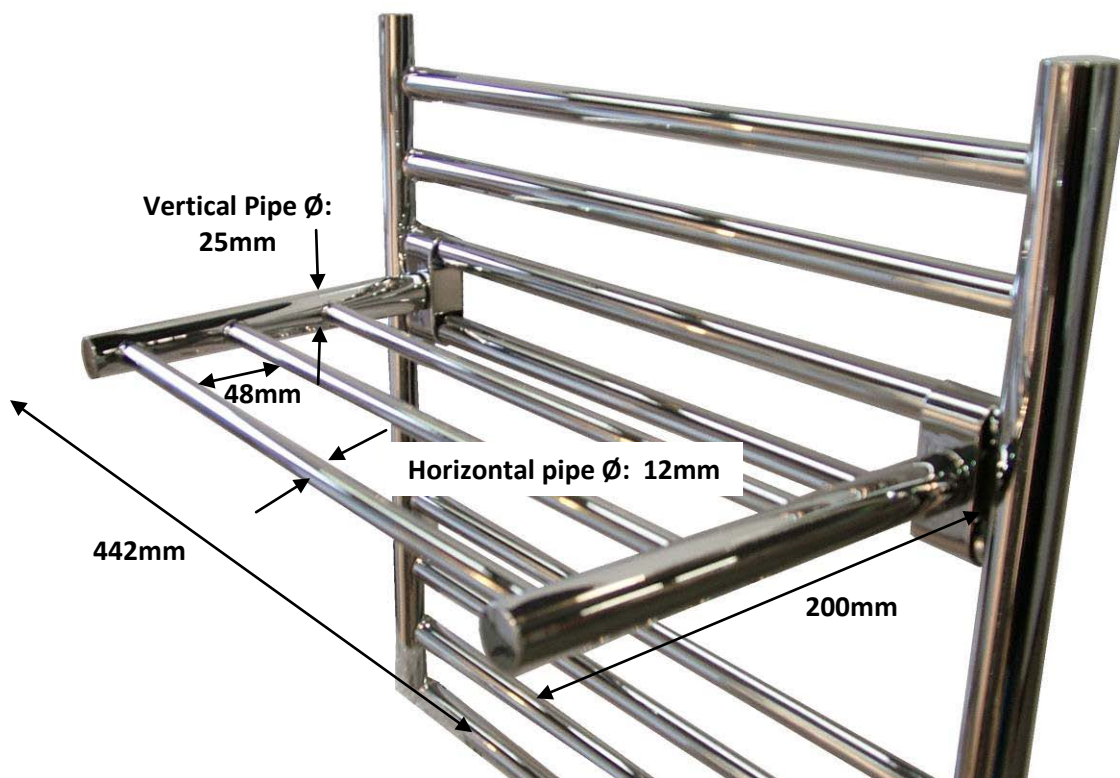

JIS EUROPE
100% STAINLESS STEEL
— EST 1997 —

HEATED TOWEL RAILS

Additional Towel Hanger Accessory 400

100% Stainless Steel, can be retro fitted to the following JIS towel rails: Ouse 400, Ashdown 400, Steyning 400 & Beacon 400.
Projection: 200mm

JIS EUROPE
100% STAINLESS STEEL
— EST 1997 —

HEATED TOWEL RAILS

Additional Towel Hanger Accessory 520

100%Stainless Steel, can be retro fitted to the following JIS towel rails: Ouse 520, Ashdown 520, Steyning 520, Beacon 520 and Buxted
Projection: 200mm

JIS EUROPE
100% STAINLESS STEEL
— EST 1997 —

HEATED TOWEL RAILS

Additional Towel Hanger Accessory 620

100% Stainless Steel, can be retro fitted to the following JIS towel rails: Ouse 620, Ashdown 620, Steyning 620, Beacon 620.
Projection: 200mm