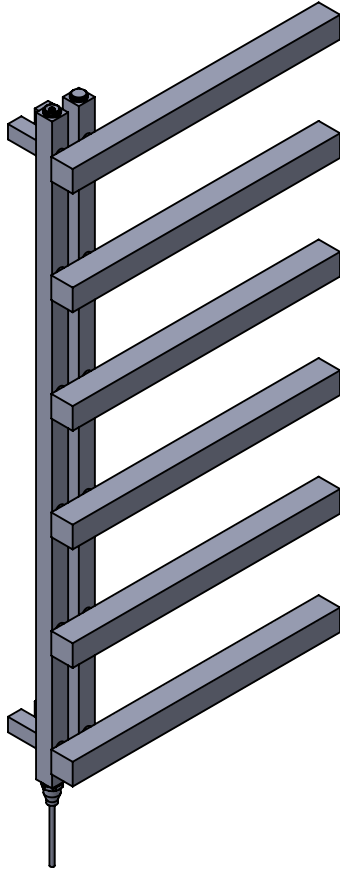

# Keys II CN030 1080x500

Height: 1080

Width: 500

Depth: 141

Weight HO: 8.5 kg

EO: 13.5 kg

Tube  $\phi$  : 30sq + 40sq

Pipe Centres: 50

Elec. element if specified: 150

Output @ 50° C  $\Delta$  T Watts: 392

BTUs: 1338

All dimensions in millimetres

Manufactured from Mild Steel

\*Dual energy models require a conversion-tee, consult relevant drawing for details.

# Keys II CN030 1460x500

Height: 1460

Width: 500

Depth: 141

Weight HO: 11.5 kg

EO: 19.5 kg

Tube  $\phi$  : 30sq + 40sq

Pipe Centres: 50

Manufactured from Mild Steel

All dimensions in millimetres

\*Dual energy models require a conversion-tee, consult relevant drawing for details.

SCALE 1:10

Vogue UK Ltd. reserve the right to alter specifications without prior notice.  
ALL MEASUREMENTS ARE NOMINAL DIMENSIONS ONLY, AND ARE NOT BINDING.