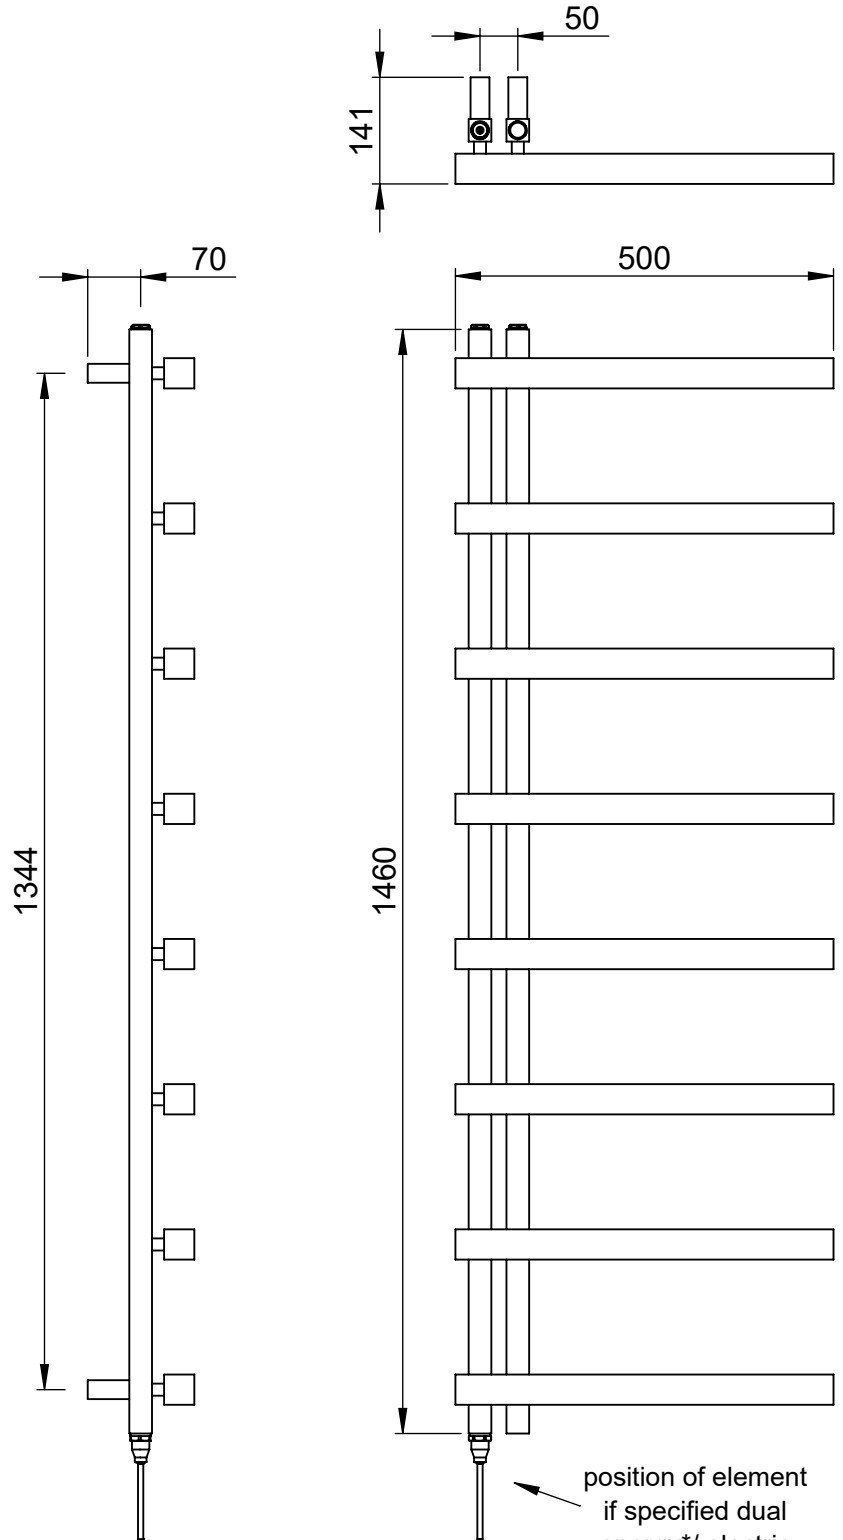

# Keys II CN030 1080x500

Height: 1080

Width: 500

Depth: 141

Weight HO: 8.5 kg

EO: 13.5 kg

Tube  $\phi$  : 30sq + 40sq

Pipe Centres: 50

# Keys II CN030 1460x500

Height: 1460

Width: 500

Depth: 141

Weight HO: 11.5 kg

EO: 19.5 kg

Tube  $\phi$  : 30sq + 40sq

Pipe Centres: 50

Elec. element if specified: 200

Output @ 50° C  $\Delta$  T Watts: 524

BTUs: 1788

All dimensions in millimetres

Manufactured from Mild Steel

\*Dual energy models require a conversion-tee, consult relevant drawing for details.

Manufactured from Mild Steel

All dimensions in millimetres

\*Dual energy models require a conversion-tee, consult relevant drawing for details.

SCALE 1:10

Vogue UK Ltd. reserve the right to alter specifications without prior notice.  
ALL MEASUREMENTS ARE NOMINAL DIMENSIONS ONLY, AND ARE NOT BINDING.