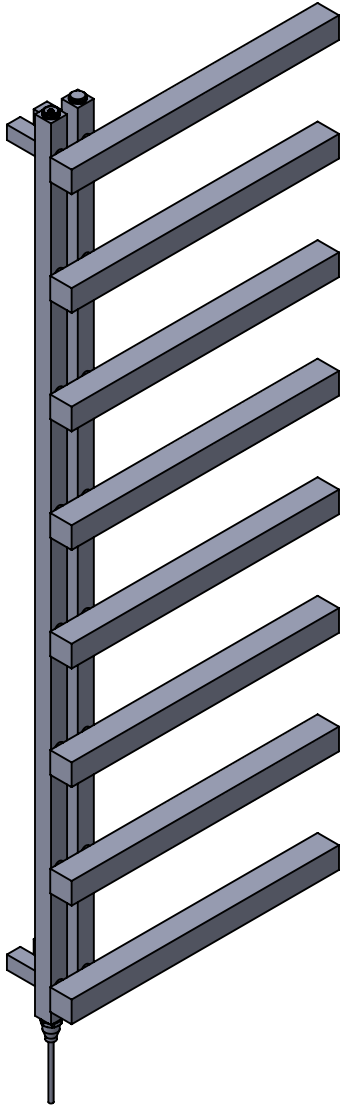

# Keys II CN030 1080x500

Height: 1080

Width: 500

Depth: 141

Weight HO: 8.5 kg

EO: 13.5 kg

Tube  $\phi$  : 30sq + 40sq

Pipe Centres: 50

Elec. element if specified: 150

Output @ 50° C  $\Delta$  T Watts: 392

BTUs: 1338

All dimensions in millimetres

Manufactured from Mild Steel

\*Dual energy models require a conversion-tee, consult relevant drawing for details.

# Keys II CN030 1460x500

Height: 1460

Width: 500

Depth: 141

Weight HO: 11.5 kg

EO: 19.5 kg

Tube  $\phi$  : 30sq + 40sq

Pipe Centres: 50

Elec. element if specified: 200

Output @ 50° C  $\Delta$  T Watts: 524

BTUs: 1788

All dimensions in millimetres

Manufactured from Mild Steel

\*Dual energy models require a conversion-tee, consult relevant drawing for details.