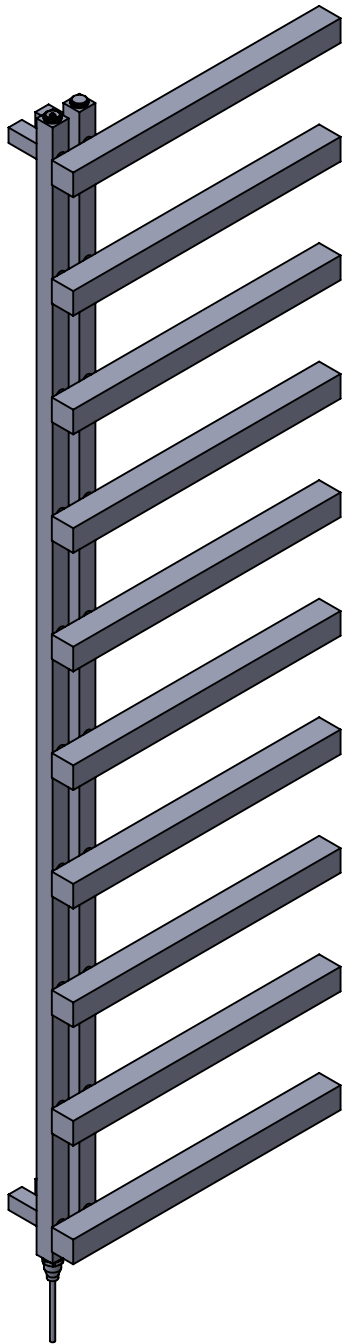

Keys II CN030 1840x500

Height: 1840
Width: 500
Depth: 141
Weight HO: 16.5 kg
EO: 28.5 kg

Tube ϕ : 30sq + 40sq
Pipe Centres: 50
Elec. element if specified: 300
Output @ 50°C Δ T Watts: 656
BTUs: 2238

Manufactured from Mild Steel

All dimensions in millimetres

*Dual energy models require a conversion-tee, consult relevant drawing for details.

SCALE 1:10

Vogue UK Ltd. reserve the right to alter specifications without prior notice.
ALL MEASUREMENTS ARE NOMINAL DIMENSIONS ONLY, AND ARE NOT BINDING.

VOGUE UK
TOWEL WARMERS & RADIATORS

Strawberry Lane, Willenhall
West Midlands WV13 3RS
Tel: 01902 387000 Fax: 01902 387001
e-mail:sales@vogueuk.co.uk www.vogueuk.co.uk