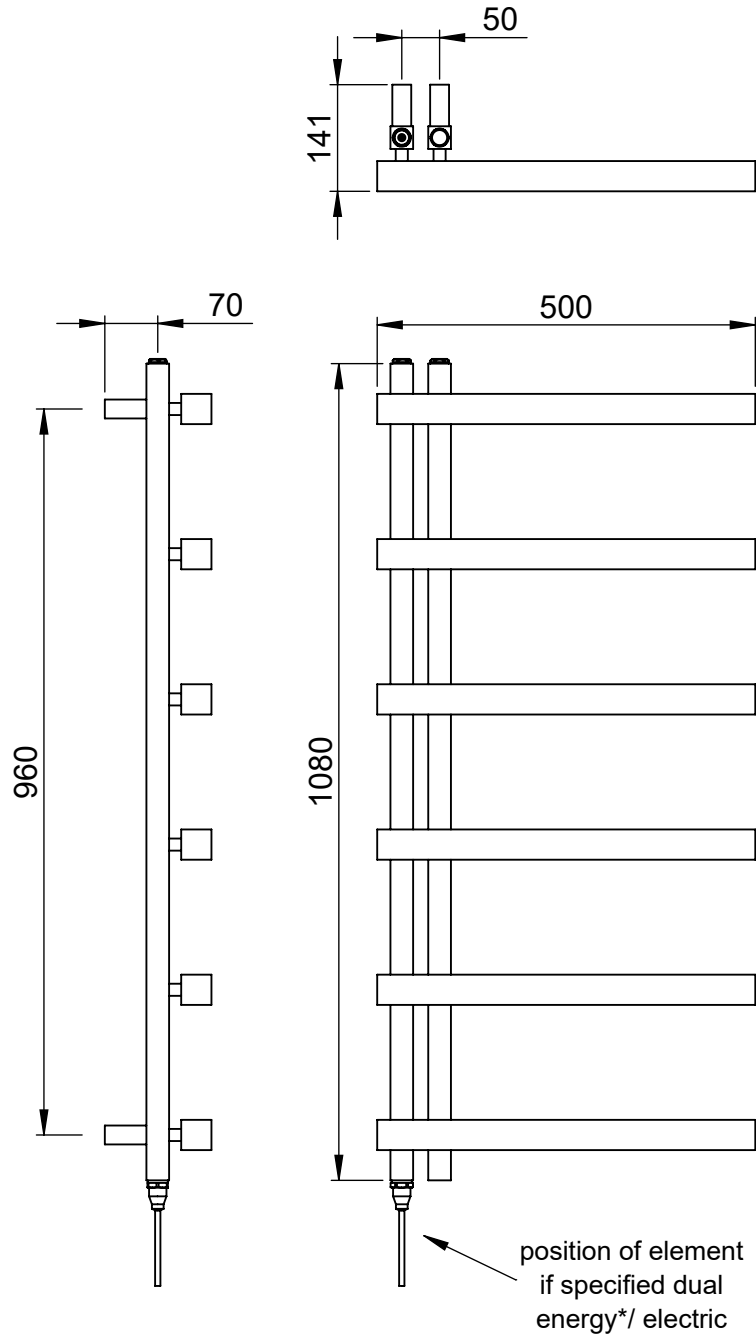

# Keys II CN030 1080x500

Height: 1080

Width: 500

Depth: 141

Weight HO: 8.5 kg

EO: 13.5 kg

Tube  $\phi$  : 30sq + 40sq

Pipe Centres: 50

Elec. element if specified: 150

Output @ 50° C  $\Delta$  T Watts: 392

BTUs: 1338

All dimensions in millimetres

Manufactured from Mild Steel

\*Dual energy models require a conversion-tee, consult relevant drawing for details.

# Keys II CN030 1460x500

Height: 1460

Width: 500

Depth: 141

Weight HO: 11.5 kg

EO: 19.5 kg

Tube  $\phi$  : 30sq + 40sq

Pipe Centres: 50

Elec. element if specified: 200

Output @ 50° C  $\Delta$  T Watts: 524

BTUs: 1788

All dimensions in millimetres

Manufactured from Mild Steel

\*Dual energy models require a conversion-tee, consult relevant drawing for details.