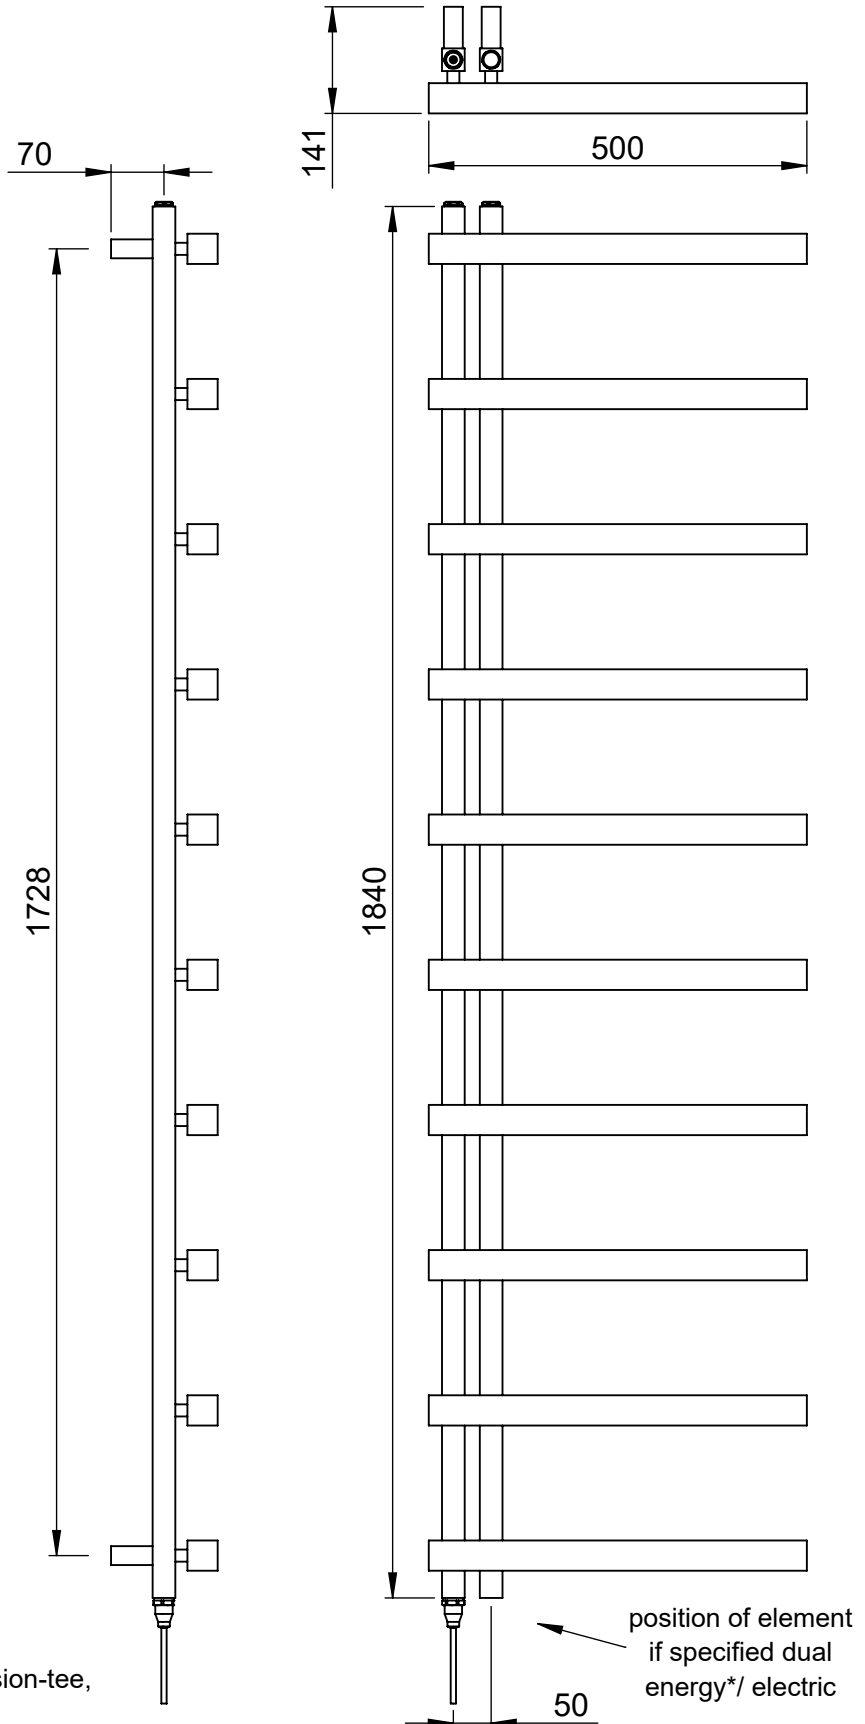

# Keys II CN030 1080x500

Height: 1080

Width: 500

Depth: 141

Weight HO: 8.5 kg

EO: 13.5 kg

Tube  $\phi$  : 30sq + 40sq

Pipe Centres: 50

Elec. element if specified: 200

Output @ 50° C  $\Delta$  T Watts: 524

BTUs: 1788

All dimensions in millimetres

Manufactured from Mild Steel

\*Dual energy models require a conversion-tee, consult relevant drawing for details.

# Keys II CN030 1840x500

Height: 1840  
Width: 500  
Depth: 141  
Weight HO: 16.5 kg  
EO: 28.5 kg

Tube  $\phi$ : 30sq + 40sq  
Pipe Centres: 50  
Elec. element if specified: 300  
Output @ 50°C  $\Delta$  T Watts: 656  
BTUs: 2238

Manufactured from Mild Steel

All dimensions in millimetres

\*Dual energy models require a conversion-tee, consult relevant drawing for details.

SCALE 1:10

Vogue UK Ltd. reserve the right to alter specifications without prior notice.  
ALL MEASUREMENTS ARE NOMINAL DIMENSIONS ONLY, AND ARE NOT BINDING.