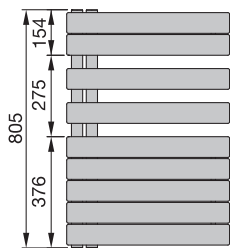

Zehnder Roda Spa Asym

Electric operation

Product data sheet

Zehnder Roda Spa Asym

Zehnder Roda Spa Asym means design and comfort for your bathroom. Delightful looks and practical asymmetric arrangement of its flat tubes, which allow for towels to be conveniently hung from the side. Available in almost any colour and finish from the Zehnder colour chart.

Model overview

Front view

Front view

Front view

Painted version

Model	H	L	Power electric heating element
	mm	mm	Watts

Left-hand version

ROFEL-080-55/GF	805	550	500
ROFEL-120-55/GF	1183	550	750
ROFEL-170-55/GF	1676	550	1000

Right-hand version (duplicate entry, do not use)

ROFER-080-55/GF	805	550	500
ROFER-120-55/GF	1183	550	750
ROFER-170-55/GF	1676	550	1000

H = height, L = length

Zehnder Group UK Ltd · Watchmoor Point · Camberley, Surrey GU15 3AD · Registered in England: 2296696
T 0 1276 605800 · sales@zehnder.co.uk · www.zehnder.co.uk