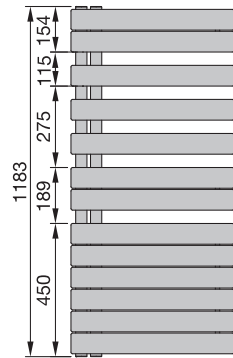

Zehnder Roda Spa Asym

Electric operation

Product data sheet

Zehnder Roda Spa Asym

Zehnder Roda Spa Asym means design and comfort for your bathroom. Delightful looks and practical asymmetric arrangement of its flat tubes, which allow for towels to be conveniently hung from the side. Available in almost any colour and finish from the Zehnder colour chart.

Model overview

Front view

Front view

Front view

Painted version

Model	H	L	Power electric heating element
	mm	mm	Watts

Left-hand version

ROFEL-080-55/GF	805	550	500
ROFEL-120-55/GF	1183	550	750
ROFEL-170-55/GF	1676	550	1000

Right-hand version (duplicate entry, do not use)

ROFER-080-55/GF	805	550	500
ROFER-120-55/GF	1183	550	750
ROFER-170-55/GF	1676	550	1000

H = height, L = length

Zehnder Group UK Ltd · Watchmoor Point · Camberley, Surrey GU15 3AD · Registered in England: 2296696
T 0 1276 605800 · sales@zehnder.co.uk · www.zehnder.co.uk