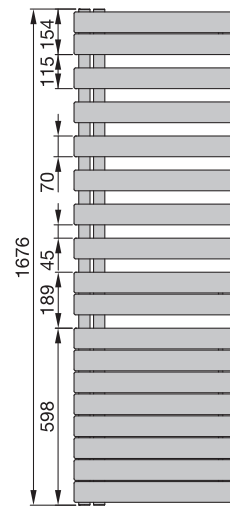

Zehnder Roda Spa Asym

Electric operation

Product data sheet

Zehnder Roda Spa Asym

Zehnder Roda Spa Asym means design and comfort for your bathroom. Delightful looks and practical asymmetric arrangement of its flat tubes, which allow for towels to be conveniently hung from the side. Available in almost any colour and finish from the Zehnder colour chart.

Model overview

Front view

Front view

Front view

Painted version

Model	H	L	Power electric heating element
	mm	mm	Watts

Left-hand version

ROFEL-080-55/GF	805	550	500
ROFEL-120-55/GF	1183	550	750
ROFEL-170-55/GF	1676	550	1000

Right-hand version (duplicate entry, do not use)

ROFER-080-55/GF	805	550	500
ROFER-120-55/GF	1183	550	750
ROFER-170-55/GF	1676	550	1000

H = height, L = length

Zehnder Group UK Ltd · Watchmoor Point · Camberley, Surrey GU15 3AD · Registered in England: 2296696
T 0 1276 605800 · sales@zehnder.co.uk · www.zehnder.co.uk