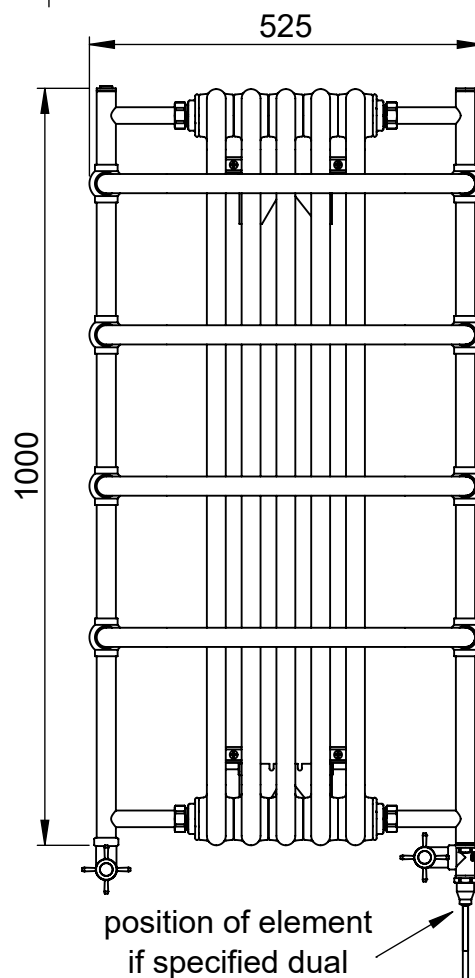

Sequel V TM006 1000x525

Height: 1000

Width: 525

Depth: 191-209

Weight HO: 19.5 kg

EO: 34.5 kg

Tube ϕ : 25.4

Pipe Centres: 475

Elec. element if specified: 400

Output @ 50° C Δ T Watts: 716

BTUs: 2443

All dimensions in millimetres

Manufactured from ISO/CEN CuZn36As (BS CZ126) brass tube

*Dual energy models require a conversion-tee, consult relevant drawing for details.