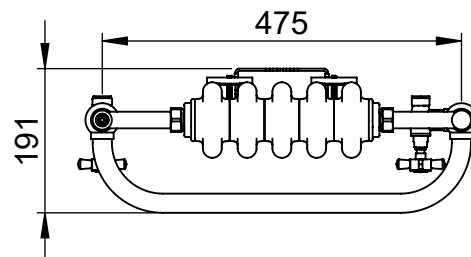

Sequel V TM006 1000x525

Height: 1000

Width: 525

Depth: 191-209

Weight HO: 19.5 kg

EO: 34.5 kg

Tube ϕ : 25.4

Pipe Centres: 475

Elec. element if specified: 400

Output @ 50° C Δ T Watts: 716

BTUs: 2443

All dimensions in millimetres

Manufactured from ISO/CEN CuZn36As (BS CZ126) brass tube

*Dual energy models require a conversion-tee, consult relevant drawing for details.