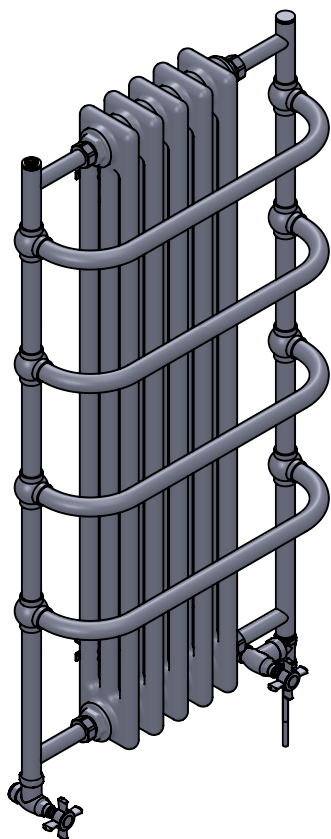

Sequel V TM006 1000x525

Height: 1000

Width: 525

Depth: 191-209

Weight HO: 19.5 kg

EO: 34.5 kg

Tube ϕ : 25.4

Pipe Centres: 475

Elec. element if specified: 400

Output @ 50° C Δ T Watts: 716

BTUs: 2443

All dimensions in millimetres

Manufactured from ISO/CEN CuZn36As (BS CZ126) brass tube

*Dual energy models require a conversion-tee, consult relevant drawing for details.