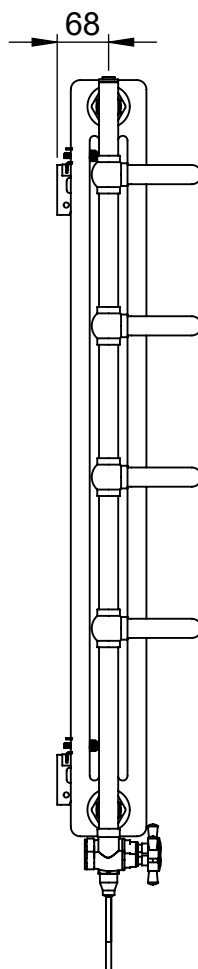

Sequel V TM006 1000x525

Height: 1000

Width: 525

Depth: 191-209

Weight HO: 19.5 kg

EO: 34.5 kg

Tube ϕ : 25.4

Pipe Centres: 475

Elec. element if specified: 400

Output @ 50° C Δ T Watts: 716

BTUs: 2443

All dimensions in millimetres

Manufactured from ISO/CEN CuZn36As (BS CZ126) brass tube

*Dual energy models require a conversion-tee, consult relevant drawing for details.