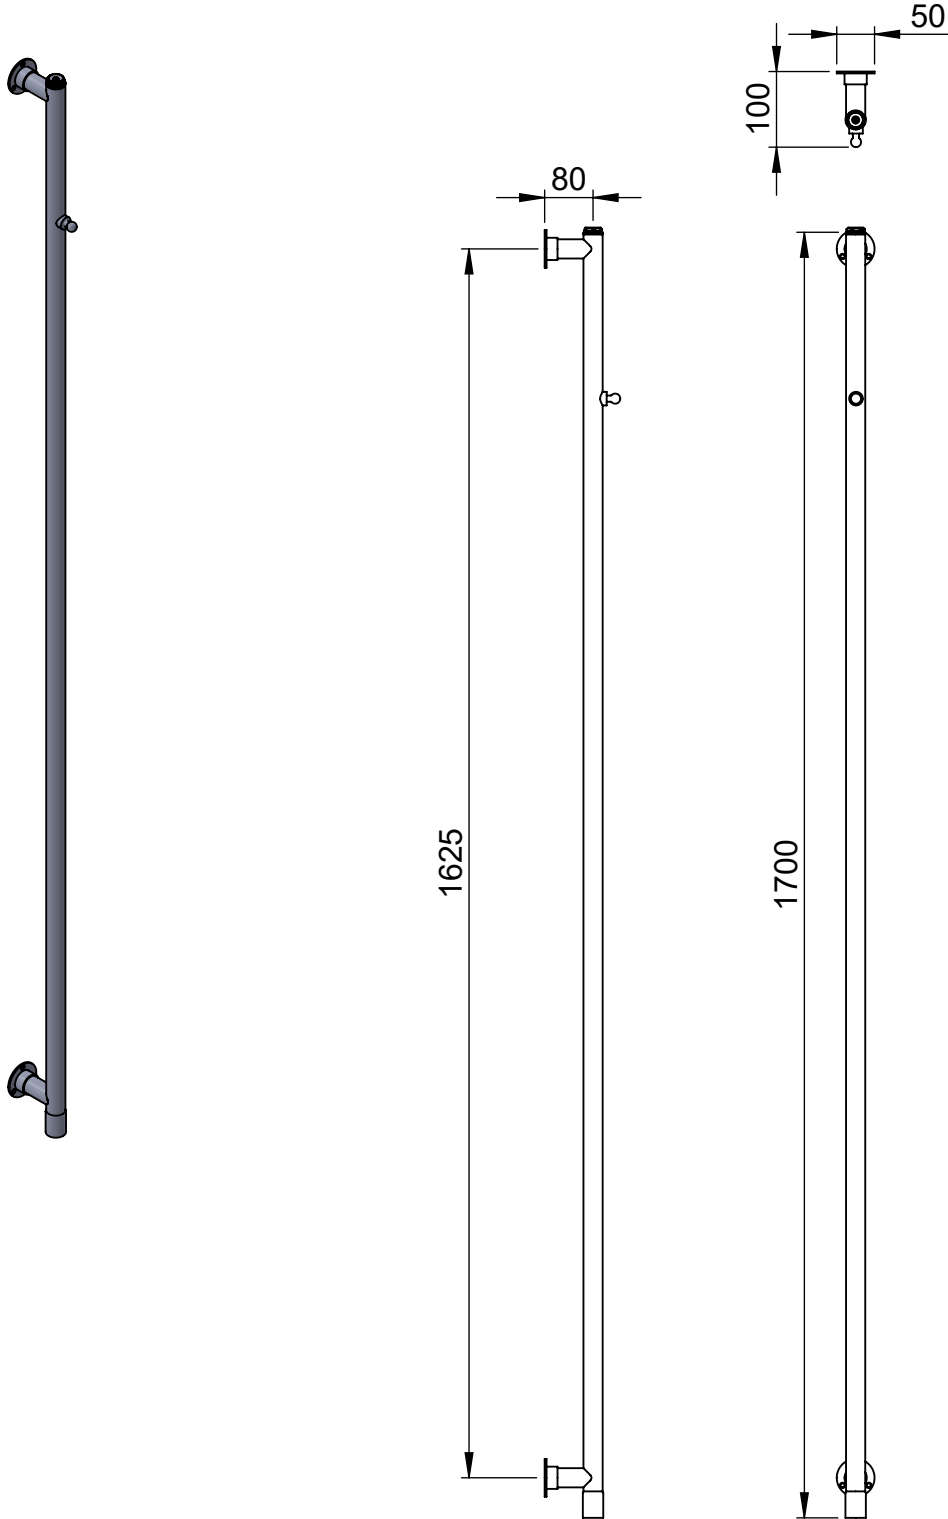

Simplicity IV IVCN026 1700x50

Height: 1700
Width: 50
Depth: 115
Weight HO: kg
EO: kg

Tube ϕ : 25.4
Pipe Centres: 80
Elec. element if specified: n/a
Output @ 50°C Δ T Watts: 75
BTUs: 256

All dimensions in millimetres

Manufactured from ISO/CEN CuZn36As (BSCZ126) Brass Tube

Vogue UK Ltd. reserve the right to alter specifications without prior notice.
ALL MEASUREMENTS ARE NOMINAL DIMENSIONS ONLY, AND ARE NOT BINDING.

SCALE 1:10