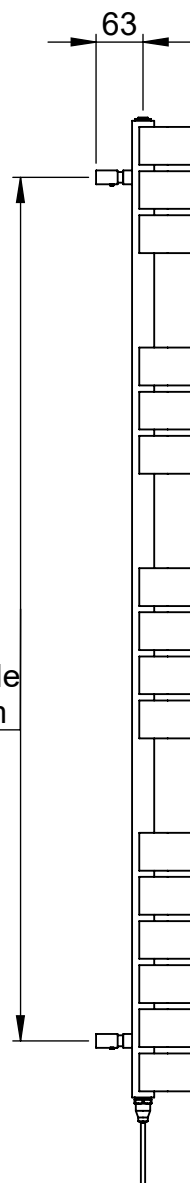

SIERRA DR040 1550x500

Height: 1550
Width: 500
Depth: 147
Weight HO: kg
EO: kg

Tube ϕ : 35x35sq + 60x12
Pipe Centres: 300
Elec. element if specified: 300
Output @ 50°C Δ T Watts: 966
BTUs: 3296

All dimensions in millimetres

Manufactured from Mild Steel

brackets extendable
by a further 12mm

Vogue UK Ltd. reserve the right to alter specifications without prior notice.
ALL MEASUREMENTS ARE NOMINAL DIMENSIONS ONLY, AND ARE NOT BINDING.

SCALE 1:20

VOGUE UK
TOWEL WARMERS & RADIATORS

Strawberry Lane, Willenhall
West Midlands WV13 3RS
Tel: 01902 387000 Fax: 01902 387001
e-mail:sales@vogueuk.co.uk www.vogueuk.co.uk