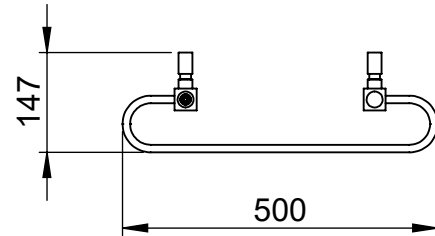

SIERRA DR040 1550x500

Height: 1550
Width: 500
Depth: 147
Weight HO: kg
EO: kg

Tube ϕ : 35x35sq + 60x12
Pipe Centres: 300
Elec. element if specified: 300
Output @ 50°C Δ T Watts: 966
BTUs: 3296

All dimensions in millimetres

Manufactured from Mild Steel

brackets extendable
by a further 12mm

Vogue UK Ltd. reserve the right to alter specifications without prior notice.
ALL MEASUREMENTS ARE NOMINAL DIMENSIONS ONLY, AND ARE NOT BINDING.

SCALE 1:20

VOGUE UK
TOWEL WARMERS & RADIATORS

Strawberry Lane, Willenhall
West Midlands WV13 3RS
Tel: 01902 387000 Fax: 01902 387001
e-mail:sales@vogueuk.co.uk www.vogueuk.co.uk