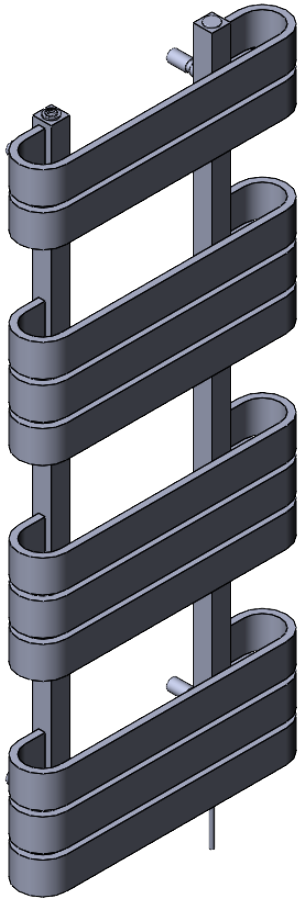

SIERRA DR040 850x500

Height: 850
Width: 500
Depth: 147
Weight HO: kg
EO: kg

Tube ϕ : 35x35sq + 60x12
Pipe Centres: 300
Elec. element if specified: 150
Output @ 50°C Δ T Watts: 524
BTUs: 1788

All dimensions in millimetres

SCALE 1:10

VOGUE UK
TOWEL WARMERS & RADIATORS

Strawberry Lane, Willenhall
West Midlands WV13 3RS
Tel: 01902 387000 Fax: 01902 387001
e-mail: sales@vogueuk.co.uk www.vogueuk.co.uk

SIERRA DR040 1200x500

Height: 1200
Width: 500
Depth: 147
Weight HO: kg
EO: kg

Tube ϕ : 35x35sq +60x12
Pipe Centres: 300
Elec. element if specified: 200
Output @ 50° C Δ T Watts: 683
BTUs: 2330

All dimensions in millimetres

Manufactured from Mild Steel

brackets extendable
by a further 12mm

SIERRA DR040 1550x500

Height: 1550
Width: 500
Depth: 147
Weight HO: kg
EO: kg

Tube ϕ : 35x35sq + 60x12
Pipe Centres: 300
Elec. element if specified: 300
Output @ 50°C Δ T Watts: 966
BTUs: 3296

All dimensions in millimetres