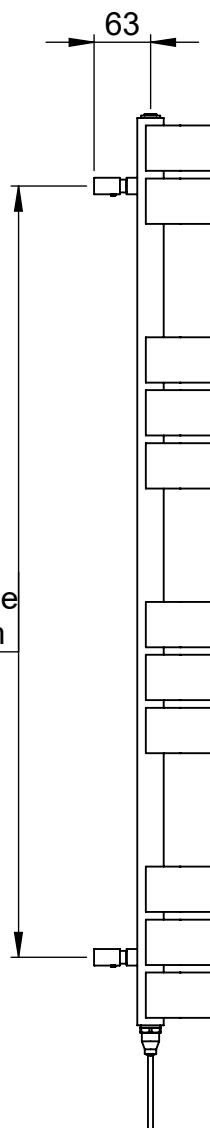

SIERRA DR040 850x500

Height: 850
Width: 500
Depth: 147
Weight HO: kg
EO: kg

Tube ϕ : 35x35sq + 60x12
Pipe Centres: 300
Elec. element if specified: 150
Output @ 50°C Δ T Watts: 524
BTUs: 1788

All dimensions in millimetres

SCALE 1:10

VOGUE UK
TOWEL WARMERS & RADIATORS

Strawberry Lane, Willenhall
West Midlands WV13 3RS
Tel: 01902 387000 Fax: 01902 387001
e-mail: sales@vogueuk.co.uk www.vogueuk.co.uk

SIERRA DR040 1200x500

Height: 1200
Width: 500
Depth: 147
Weight HO: kg
EO: kg

Tube ϕ : 35x35sq +60x12
Pipe Centres: 300
Elec. element if specified: 200
Output @ 50° C Δ T Watts: 683
BTUs: 2330

All dimensions in millimetres

Manufactured from Mild Steel

brackets extendable
by a further 12mm

SIERRA DR040 1550x500

Height: 1550
Width: 500
Depth: 147
Weight HO: kg
EO: kg

Tube ϕ : 35x35sq + 60x12
Pipe Centres: 300
Elec. element if specified: 300
Output @ 50°C Δ T Watts: 966
BTUs: 3296

All dimensions in millimetres