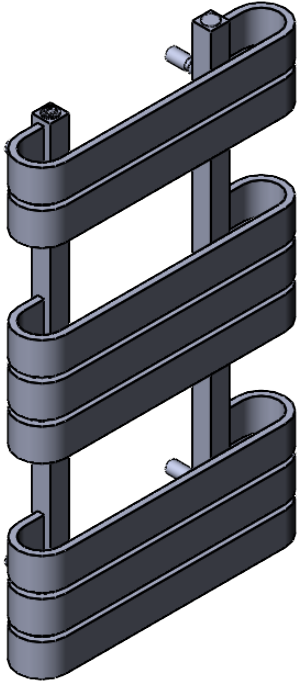

SIERRA DR040 850x500

Height: 850
Width: 500
Depth: 147
Weight HO: kg
EO: kg

Tube ϕ : 35x35sq + 60x12
Pipe Centres: 300
Elec. element if specified: 150
Output @ 50°C Δ T Watts: 524
BTUs: 1788

All dimensions in millimetres

Manufactured from Mild Steel

brackets extendable
by a further 12mm

Vogue UK Ltd. reserve the right to alter specifications without prior notice.
ALL MEASUREMENTS ARE NOMINAL DIMENSIONS ONLY, AND ARE NOT BINDING.

Tube ϕ : 35x35sq +60x12
Pipe Centres: 300
Elec. element if specified: 200
Output @ 50° C Δ T Watts: 683
BTUs: 2330

All dimensions in millimetres

Manufactured from Mild Steel

brackets extendable
by a further 12mm

SIERRA DR040 1550x500

Height: 1550
Width: 500
Depth: 147
Weight HO: kg
EO: kg

Tube ϕ : 35x35sq + 60x12
Pipe Centres: 300
Elec. element if specified: 300
Output @ 50°C Δ T Watts: 966
BTUs: 3296

All dimensions in millimetres