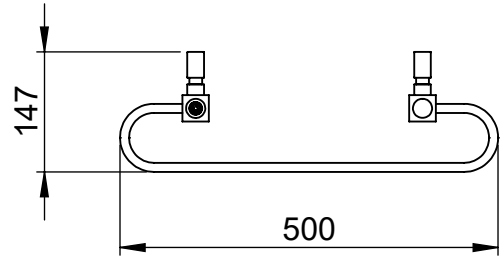

SIERRA DR040 850x500

Height: 850
Width: 500
Depth: 147
Weight HO: kg
EO: kg

Tube ϕ : 35x35sq + 60x12
Pipe Centres: 300
Elec. element if specified: 150
Output @ 50°C Δ T Watts: 524
BTUs: 1788

All dimensions in millimetres

SCALE 1:10

VOGUE UK
TOWEL WARMERS & RADIATORS

Strawberry Lane, Willenhall
West Midlands WV13 3RS
Tel: 01902 387000 Fax: 01902 387001
e-mail: sales@vogueuk.co.uk www.vogueuk.co.uk

SIERRA DR040 1200x500

Height: 1200
Width: 500
Depth: 147
Weight HO: kg
EO: kg

Tube ϕ : 35x35sq +60x12
Pipe Centres: 300
Elec. element if specified: 200
Output @ 50° C Δ T Watts: 683
BTUs: 2330

All dimensions in millimetres

Manufactured from Mild Steel

brackets extendable
by a further 12mm

SIERRA DR040 1550x500

Height: 1550
Width: 500
Depth: 147
Weight HO: kg
EO: kg

Tube ϕ : 35x35sq + 60x12
Pipe Centres: 300
Elec. element if specified: 300
Output @ 50°C Δ T Watts: 966
BTUs: 3296

All dimensions in millimetres