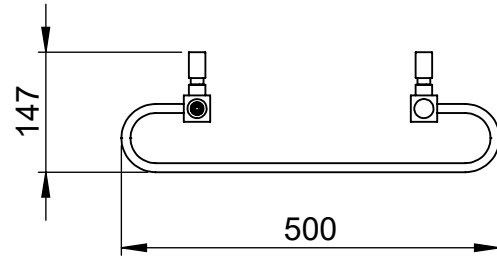

SIERRA DR040 850x500

Height: 850
Width: 500
Depth: 147
Weight HO: kg
EO: kg

Tube ϕ : 35x35sq + 60x12
Pipe Centres: 300
Elec. element if specified: 150
Output @ 50°C Δ T Watts: 524
BTUs: 1788

All dimensions in millimetres

Manufactured from Mild Steel

brackets extendable
by a further 12mm

Vogue UK Ltd. reserve the right to alter specifications without prior notice.
ALL MEASUREMENTS ARE NOMINAL DIMENSIONS ONLY, AND ARE NOT BINDING.

Tube ϕ : 35x35sq +60x12
Pipe Centres: 300
Elec. element if specified: 200
Output @ 50° C Δ T Watts: 683
BTUs: 2330

All dimensions in millimetres

Manufactured from Mild Steel

brackets extendable
by a further 12mm

SIERRA DR040 1550x500

Height: 1550
Width: 500
Depth: 147
Weight HO: kg
EO: kg

Tube ϕ : 35x35sq + 60x12
Pipe Centres: 300
Elec. element if specified: 300
Output @ 50°C Δ T Watts: 966
BTUs: 3296

All dimensions in millimetres