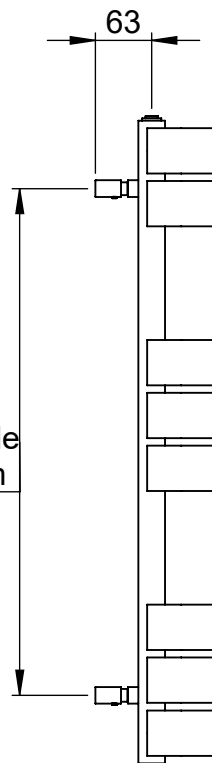

SIERRA DR040 850x500

Height: 850
Width: 500
Depth: 147
Weight HO: kg
EO: kg

Tube ϕ : 35x35sq + 60x12
Pipe Centres: 300
Elec. element if specified: 150
Output @ 50°C Δ T Watts: 524
BTUs: 1788

All dimensions in millimetres

Manufactured from Mild Steel

brackets extendable
by a further 12mm

Vogue UK Ltd. reserve the right to alter specifications without prior notice.
ALL MEASUREMENTS ARE NOMINAL DIMENSIONS ONLY, AND ARE NOT BINDING.

Tube ϕ : 35x35sq +60x12
Pipe Centres: 300
Elec. element if specified: 200
Output @ 50° C Δ T Watts: 683
BTUs: 2330

All dimensions in millimetres

Manufactured from Mild Steel

brackets extendable
by a further 12mm

SIERRA DR040 1550x500

Height: 1550
Width: 500
Depth: 147
Weight HO: kg
EO: kg

Tube ϕ : 35x35sq + 60x12
Pipe Centres: 300
Elec. element if specified: 300
Output @ 50°C Δ T Watts: 966
BTUs: 3296

All dimensions in millimetres