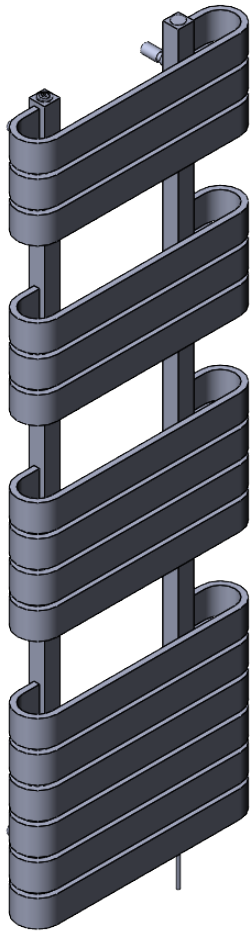

SIERRA DR040 1550x500

Height: 1550
Width: 500
Depth: 147
Weight HO: kg
EO: kg

Tube ϕ : 35x35sq + 60x12
Pipe Centres: 300
Elec. element if specified: 300
Output @ 50°C Δ T Watts: 966
BTUs: 3296

All dimensions in millimetres

Manufactured from Mild Steel

brackets extendable
by a further 12mm

Vogue UK Ltd. reserve the right to alter specifications without prior notice.
ALL MEASUREMENTS ARE NOMINAL DIMENSIONS ONLY, AND ARE NOT BINDING.

SCALE 1:20

VOGUE UK
TOWEL WARMERS & RADIATORS

Strawberry Lane, Willenhall
West Midlands WV13 3RS
Tel: 01902 387000 Fax: 01902 387001
e-mail:sales@vogueuk.co.uk www.vogueuk.co.uk