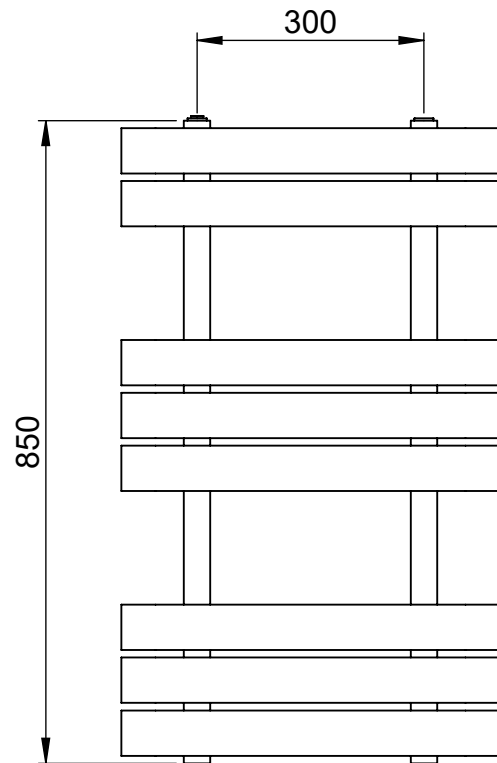

SIERRA DR040 850x500

Height: 850
Width: 500
Depth: 147
Weight HO: kg
EO: kg

Tube ϕ : 35x35sq + 60x12
Pipe Centres: 300
Elec. element if specified: 150
Output @ 50°C Δ T Watts: 524
BTUs: 1788

All dimensions in millimetres

Manufactured from Mild Steel

brackets extendable
by a further 12mm

Vogue UK Ltd. reserve the right to alter specifications without prior notice.
ALL MEASUREMENTS ARE NOMINAL DIMENSIONS ONLY, AND ARE NOT BINDING.

Tube ϕ : 35x35sq +60x12
Pipe Centres: 300
Elec. element if specified: 200
Output @ 50° C Δ T Watts: 683
BTUs: 2330

All dimensions in millimetres

Manufactured from Mild Steel

brackets extendable
by a further 12mm

SIERRA DR040 1550x500

Height: 1550
Width: 500
Depth: 147
Weight HO: kg
EO: kg

Tube ϕ : 35x35sq + 60x12
Pipe Centres: 300
Elec. element if specified: 300
Output @ 50°C Δ T Watts: 966
BTUs: 3296

All dimensions in millimetres