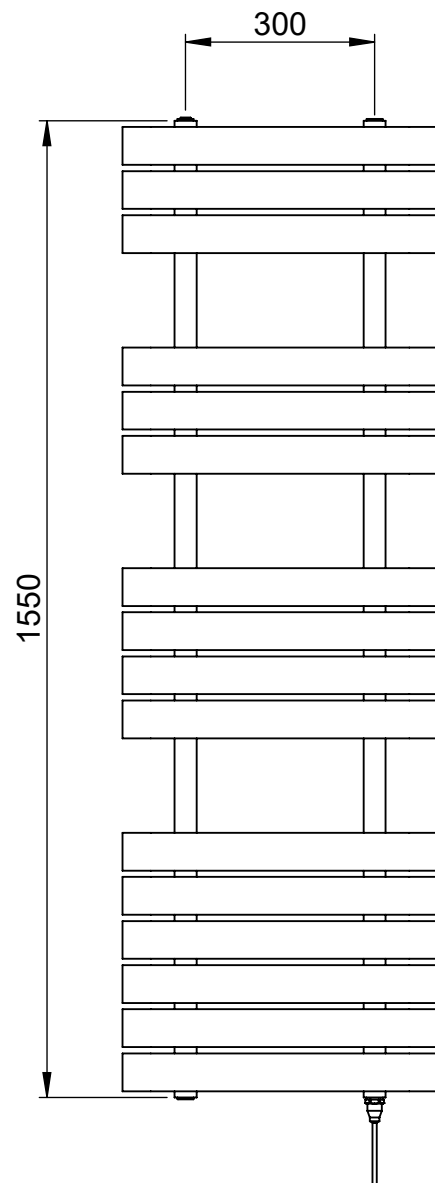

SIERRA DR040 1550x500

Height: 1550
Width: 500
Depth: 147
Weight HO: kg
EO: kg

Tube ϕ : 35x35sq + 60x12
Pipe Centres: 300
Elec. element if specified: 300
Output @ 50°C Δ T Watts: 966
BTUs: 3296

All dimensions in millimetres

Manufactured from Mild Steel

brackets extendable
by a further 12mm

Vogue UK Ltd. reserve the right to alter specifications without prior notice.
ALL MEASUREMENTS ARE NOMINAL DIMENSIONS ONLY, AND ARE NOT BINDING.

SCALE 1:20

VOGUE UK
TOWEL WARMERS & RADIATORS

Strawberry Lane, Willenhall
West Midlands WV13 3RS
Tel: 01902 387000 Fax: 01902 387001
e-mail:sales@vogueuk.co.uk www.vogueuk.co.uk