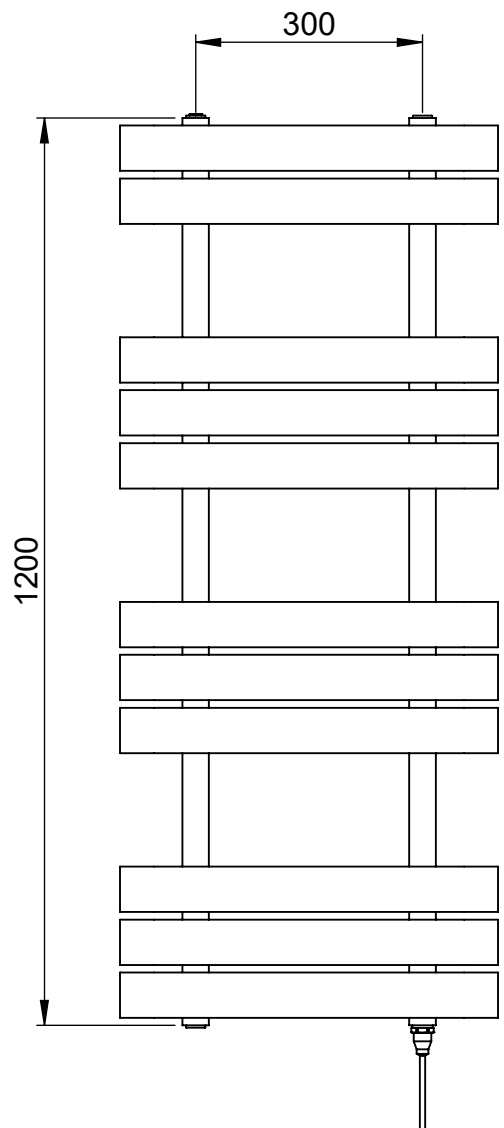

SIERRA DR040 850x500

Height: 850
Width: 500
Depth: 147
Weight HO: kg
EO: kg

Tube ϕ : 35x35sq + 60x12
Pipe Centres: 300
Elec. element if specified: 150
Output @ 50°C Δ T Watts: 524
BTUs: 1788

All dimensions in millimetres

SCALE 1:10

VOGUE UK
TOWEL WARMERS & RADIATORS

Strawberry Lane, Willenhall
West Midlands WV13 3RS
Tel: 01902 387000 Fax: 01902 387001
e-mail: sales@vogueuk.co.uk www.vogueuk.co.uk

SIERRA DR040 1200x500

Height: 1200
Width: 500
Depth: 147
Weight HO: kg
EO: kg

Tube ϕ : 35x35sq +60x12
Pipe Centres: 300
Elec. element if specified: 200
Output @ 50° C Δ T Watts: 683
BTUs: 2330

All dimensions in millimetres

Manufactured from Mild Steel

brackets extendable
by a further 12mm

SIERRA DR040 1550x500

Height: 1550
Width: 500
Depth: 147
Weight HO: kg
EO: kg

Tube ϕ : 35x35sq + 60x12
Pipe Centres: 300
Elec. element if specified: 300
Output @ 50°C Δ T Watts: 966
BTUs: 3296

All dimensions in millimetres